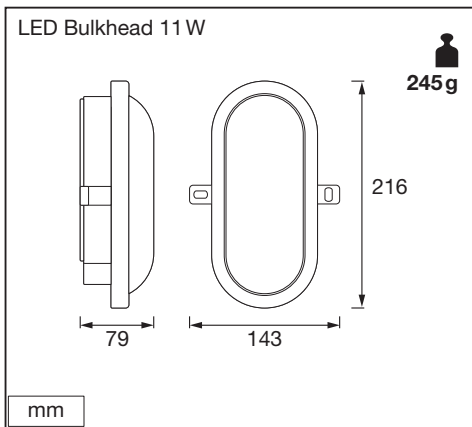

LED BULKHEAD

	EAN	W	lm	K	IP	Δ (°C)	V~	mA	Hz	PF
LED Bulkhead 6W 840 White	4058075271586	5.5	420	4000	54	-20...+40	220-240	52	50/60	>0.5
LED Bulkhead 6W 840 Black	4058075271647	5.5	420	4000	54	-20...+40	220-240	52	50/60	>0.5
LED Bulkhead 11W 840 White	4058075271661	11	840	4000	54	-20...+40	220-240	105	50/60	>0.5
LED Bulkhead 11W 840 Black	4058075271685	11	840	4000	54	-20...+40	220-240	105	50/60	>0.5

	EAN	This product contains a light source of energy efficiency class	Contained Light Source
LED Bulkhead 6W 840 White	4058075271586	F	
LED Bulkhead 6W 840 Black	4058075271647	F	
LED Bulkhead 11W 840 White	4058075271661	F	
LED Bulkhead 11W 840 Black	4058075271685	F	