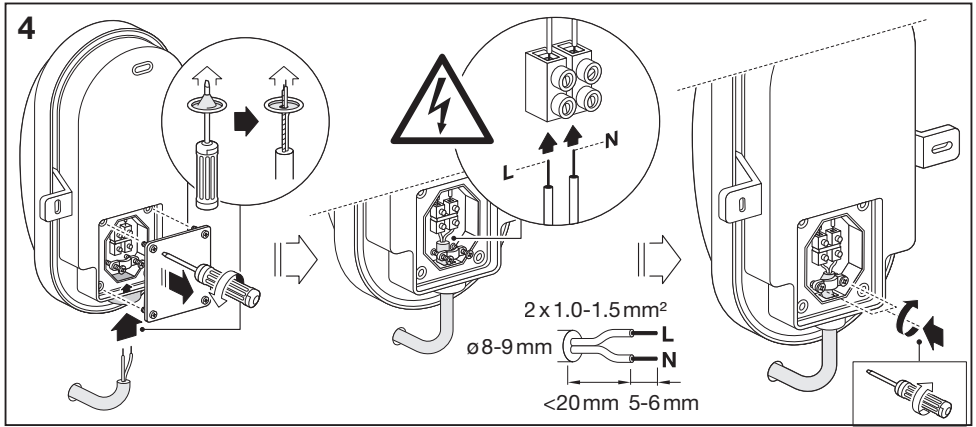

LED BULKHEAD

	EAN	W	lm	K	IP	Δ (°C)	V~	mA	Hz	PF
LED Bulkhead 6W 840 White	4058075271586	5.5	420	4000	54	-20...+40	220-240	52	50/60	>0.5
LED Bulkhead 6W 840 Black	4058075271647	5.5	420	4000	54	-20...+40	220-240	52	50/60	>0.5
LED Bulkhead 11W 840 White	4058075271661	11	840	4000	54	-20...+40	220-240	105	50/60	>0.5
LED Bulkhead 11W 840 Black	4058075271685	11	840	4000	54	-20...+40	220-240	105	50/60	>0.5

	EAN	This product contains a light source of energy efficiency class	Contained Light Source
LED Bulkhead 6W 840 White	4058075271586	F	
LED Bulkhead 6W 840 Black	4058075271647	F	
LED Bulkhead 11W 840 White	4058075271661	F	
LED Bulkhead 11W 840 Black	4058075271685	F	