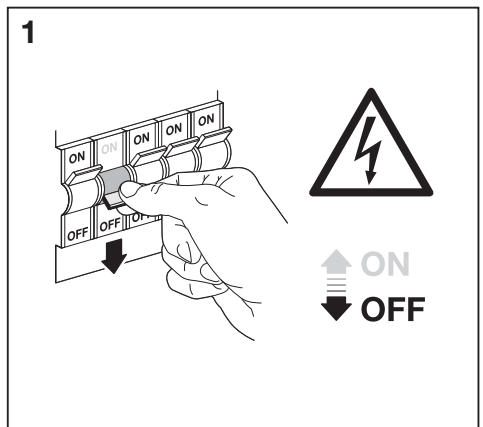

	EAN	This product contains a light source of energy efficiency class	Contained Light Source
LED Bulkhead 6W 840 White	4058075271586	F	
LED Bulkhead 6W 840 Black	4058075271647	F	
LED Bulkhead 11W 840 White	4058075271661	F	
LED Bulkhead 11W 840 Black	4058075271685	F	