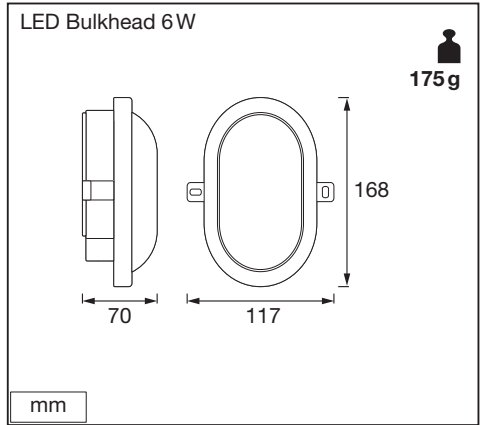

LED BULKHEAD

	EAN	W	lm	K	IP	Δ (°C)	V~	mA	Hz	PF
LED Bulkhead 6W 840 White	4058075271586	5.5	420	4000	54	-20...+40	220-240	52	50/60	>0.5
LED Bulkhead 6W 840 Black	4058075271647	5.5	420	4000	54	-20...+40	220-240	52	50/60	>0.5
LED Bulkhead 11W 840 White	4058075271661	11	840	4000	54	-20...+40	220-240	105	50/60	>0.5
LED Bulkhead 11W 840 Black	4058075271685	11	840	4000	54	-20...+40	220-240	105	50/60	>0.5

	EAN	This product contains a light source of energy efficiency class	Contained Light Source
LED Bulkhead 6W 840 White	4058075271586	F	
LED Bulkhead 6W 840 Black	4058075271647	F	
LED Bulkhead 11W 840 White	4058075271661	F	
LED Bulkhead 11W 840 Black	4058075271685	F	