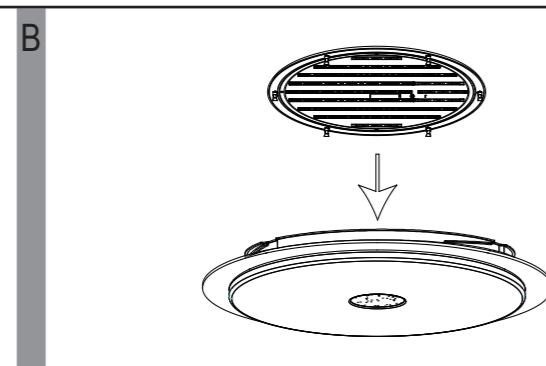

Art.Nr.: 97737

www.eglo.com

297x210mm

front

### Instruction for Remote Control ( CCT )

#### Technical data:

Operating current: 3V-  
Battery: 2 x 1.5V AAA  
Range: approx. 4~9m ( free-field room )

back