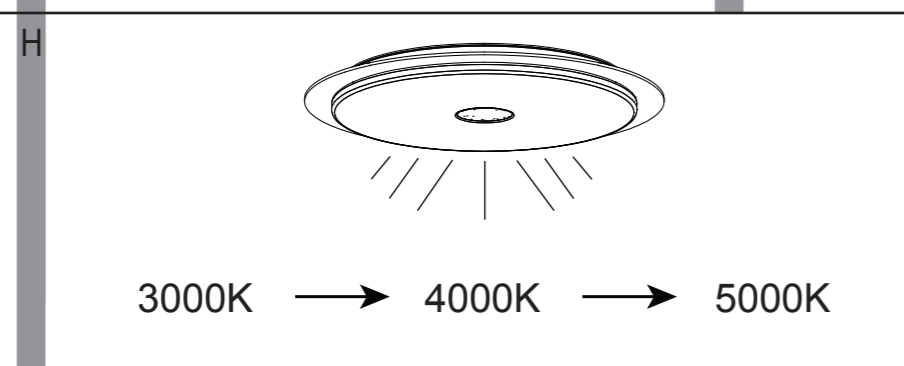

Art.Nr.: 97737

www.eglo.com

297x210mm

front

### Instruction for Remote Control ( CCT )

#### Technical data:

Operating current: 3V-  
Battery: 2 x 1.5V AAA  
Range: approx. 4~9m ( free-field room )

back