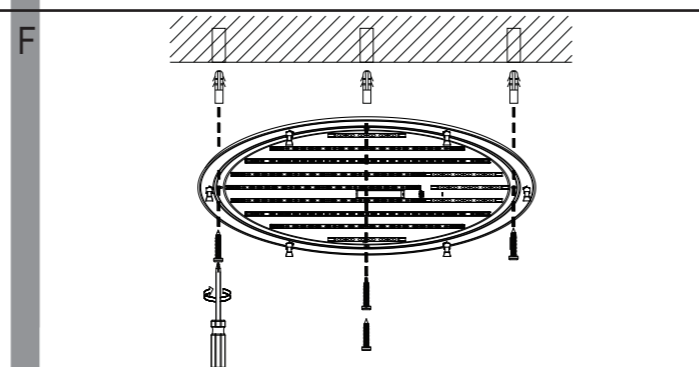

Art.Nr.: 97737

www.eglo.com

297x210mm

front

### Instruction for Remote Control ( CCT )

#### Technical data:

Operating current: 3V-  
Battery: 2 x 1.5V AAA  
Range: approx. 4~9m ( free-field room )

back