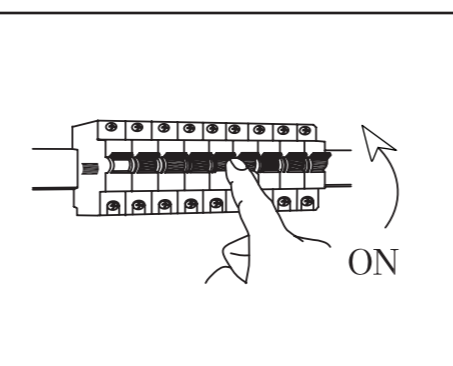

Art.Nr.: 97737

www.eglo.com

297x210mm

front

### Instruction for Remote Control ( CCT )

#### Technical data:

Operating current: 3V-  
Battery: 2 x 1.5V AAA  
Range: approx. 4~9m ( free-field room )

back