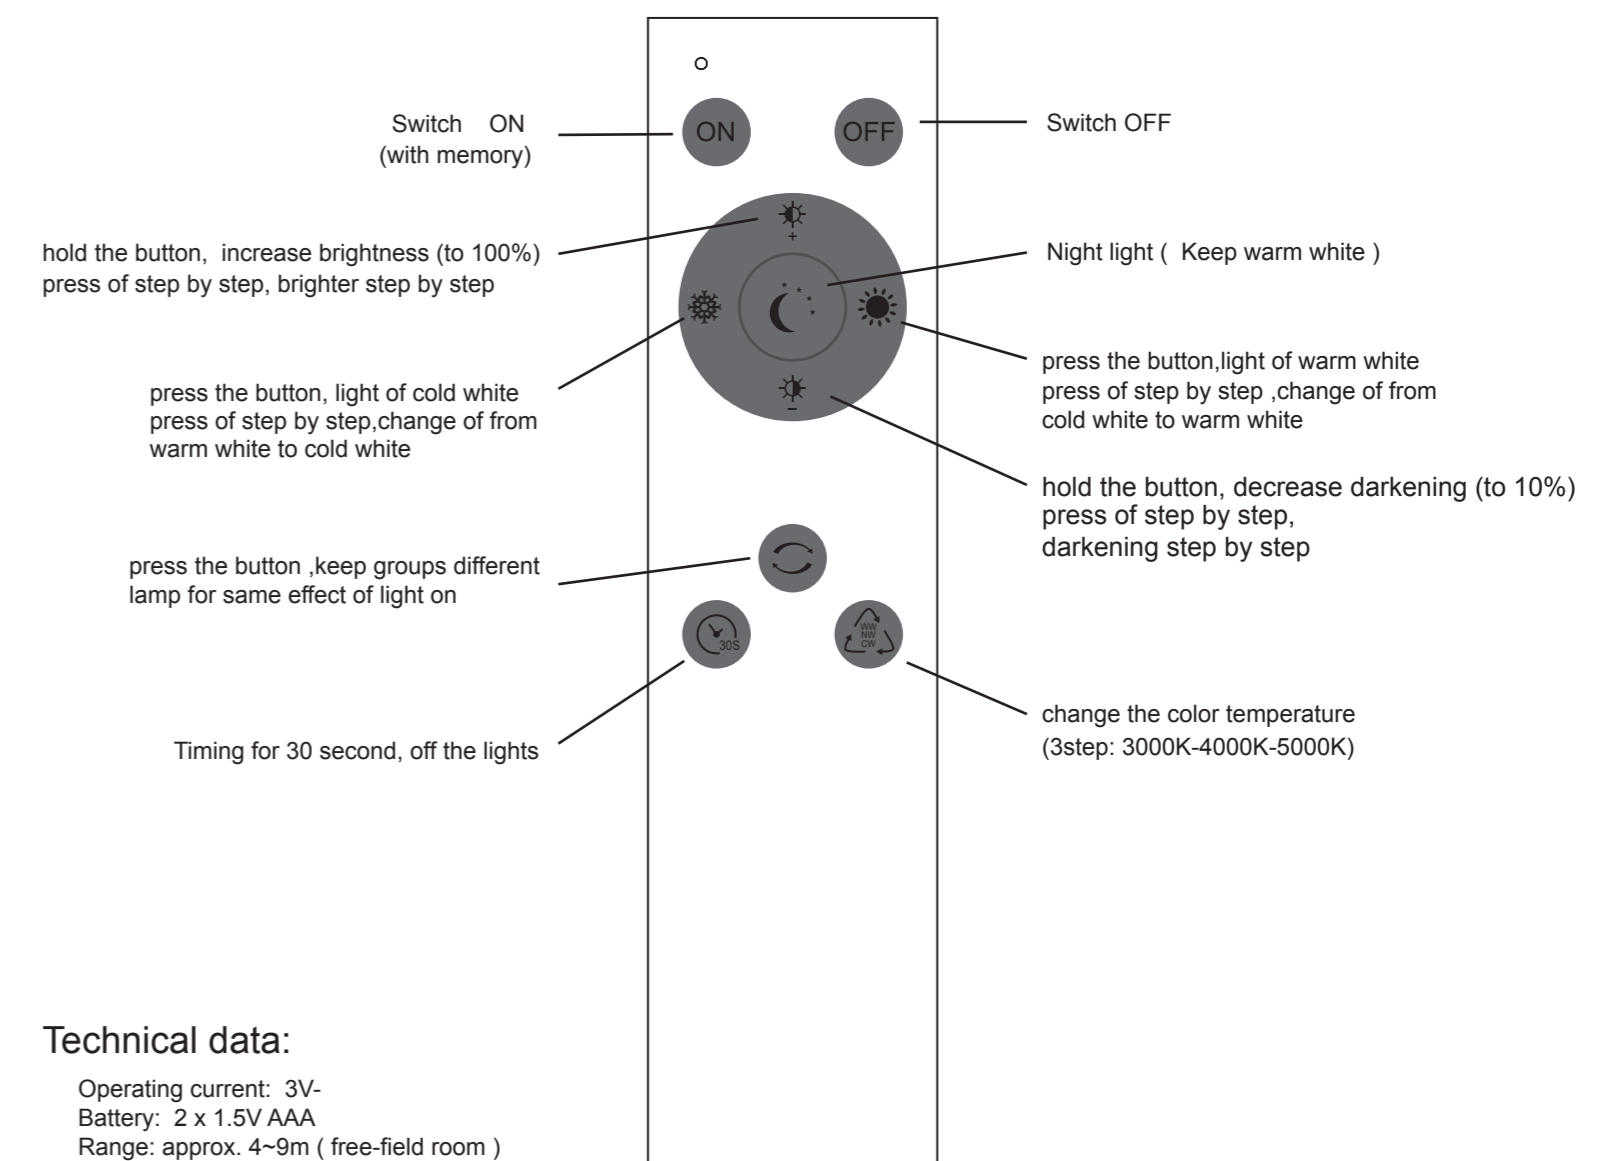

Art.Nr.: 97737

www.eglo.com

297x210mm

front

### Instruction for Remote Control ( CCT )

#### Technical data:

Operating current: 3V-  
Battery: 2 x 1.5V AAA  
Range: approx. 4~9m ( free-field room )

back