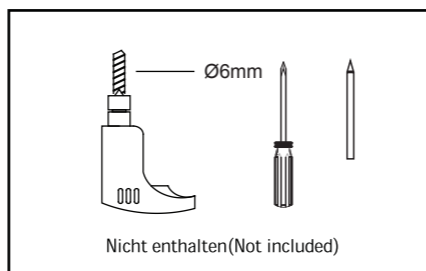

Art.Nr.: 97737

www.eglo.com

297x210mm

front

#### Technical data:

Operating current: 3V-  
Battery: 2 x 1.5V AAA  
Range: approx. 4~9m ( free-field room )

back