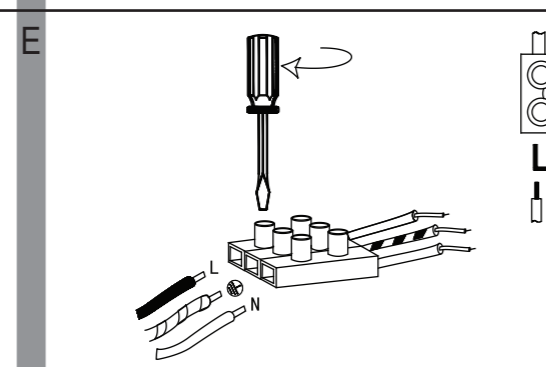

Art.Nr.: 97737

www.eglo.com

297x210mm

front

### Instruction for Remote Control ( CCT )

#### Technical data:

Operating current: 3V-  
Battery: 2 x 1.5V AAA  
Range: approx. 4~9m ( free-field room )

back