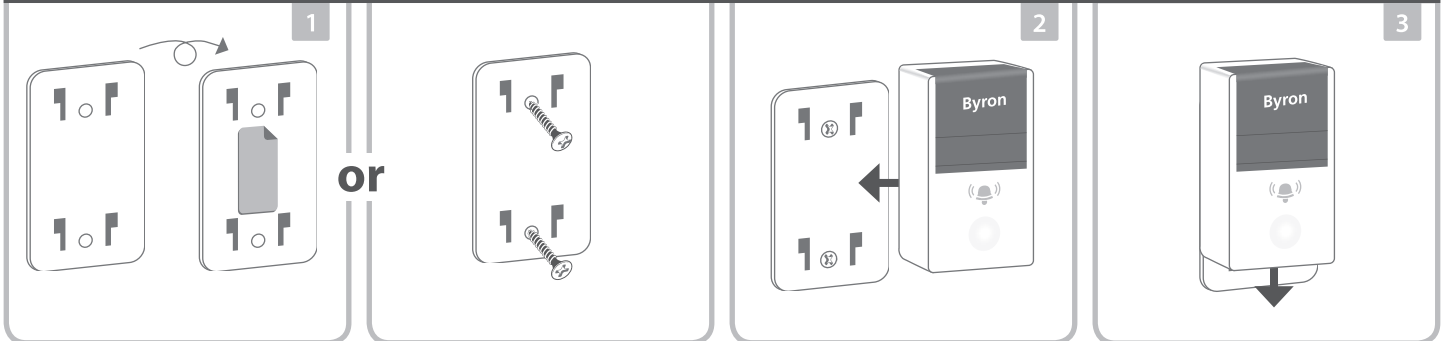

INSTALLATION | INSTALLATION | INSTALLATION | INSTALLATIE | INSTALLAZIONE | INSTALACIÓN