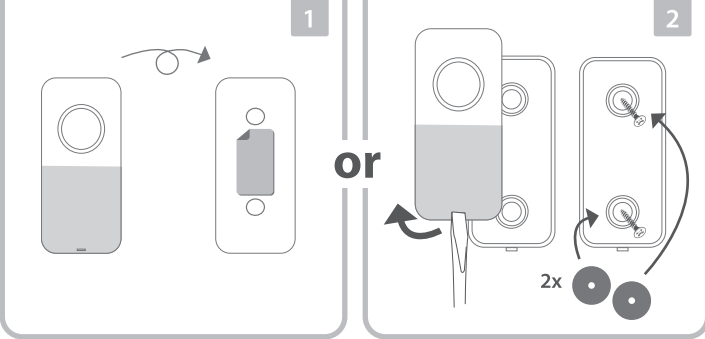

INSTALLATION | INSTALLATIE | INSTALLATION | INSTALLATION | INSTALACJA | INSTALACE | INSTALLAZIONE | INSTALACIA | INSTALACIÓN