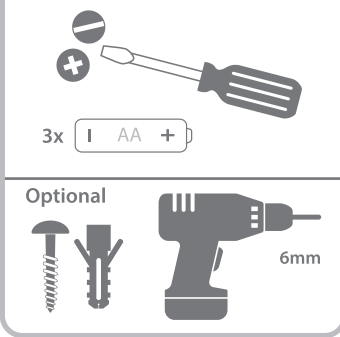

NEEDED TO START (EXCL.)