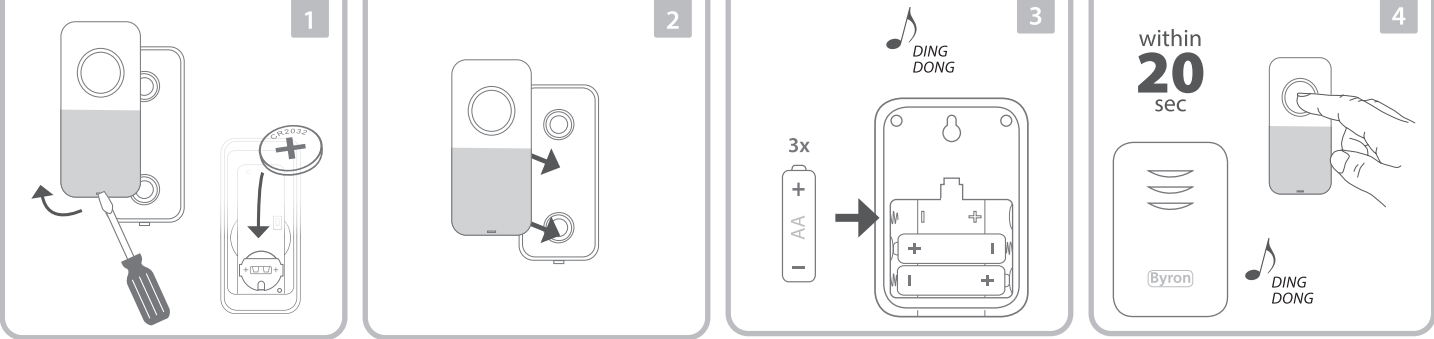

FIRST SET-UP | EERSTE INSTALLATIE | PREMIÈRE CONFIGURATION | ERSTEINRICHTUNG | PIERWSZA KONFIGURACJA | PRVNÍ NASTAVENÍ | PRIMO SET-UP | PRVÉ NASTAVENIE | PRIMERA CONFIGURACIÓN