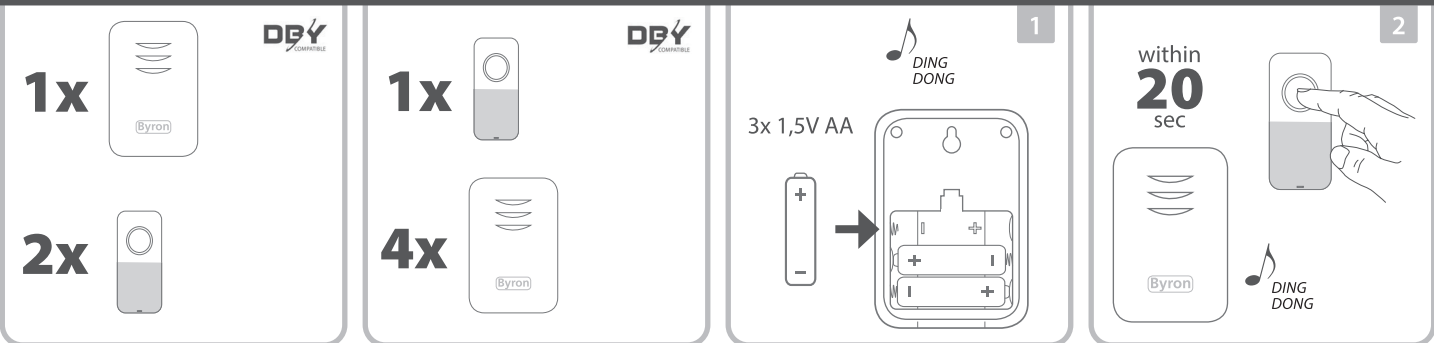

PAIRING MULTIPLE CHIMES | KOPPELN MEHRERER KLINGELN | JUMELAGE DE PLUSIEURS CARILLONS | MEERDERE DEURBELLEN KOPPELEN | ACCOPIAMENTO MULTIPLO | EMPAREJANDO MÚLTIPLES TIMBRES