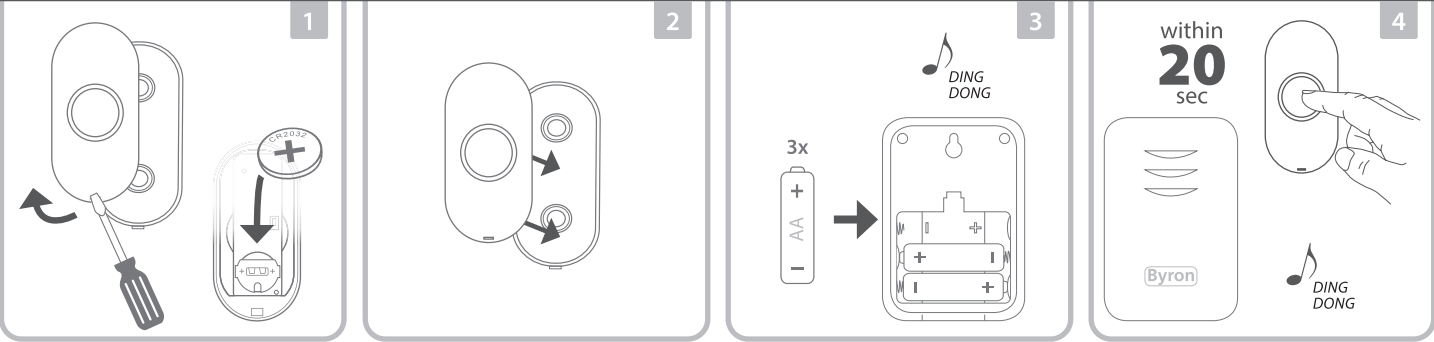

FIRST SET-UP | ERSTEINRICHTUNG | PREMIÈRE CONFIGURATION | EERSTE INSTALLATIE | PRIMO SET-UP | PRIMERA CONFIGURACIÓN