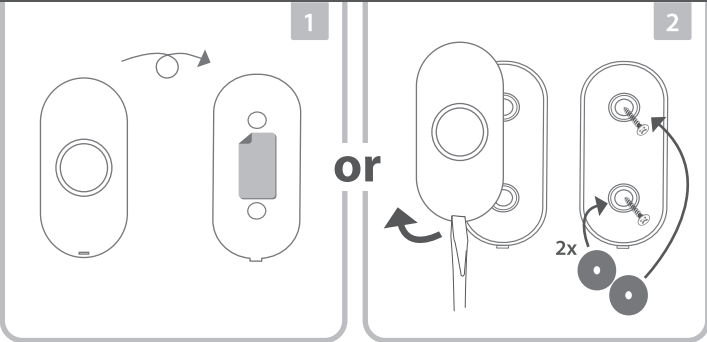

INSTALLATION | INSTALLATION | INSTALLATION | INSTALLATIE | INSTALLAZIONE | INSTALACIÓN