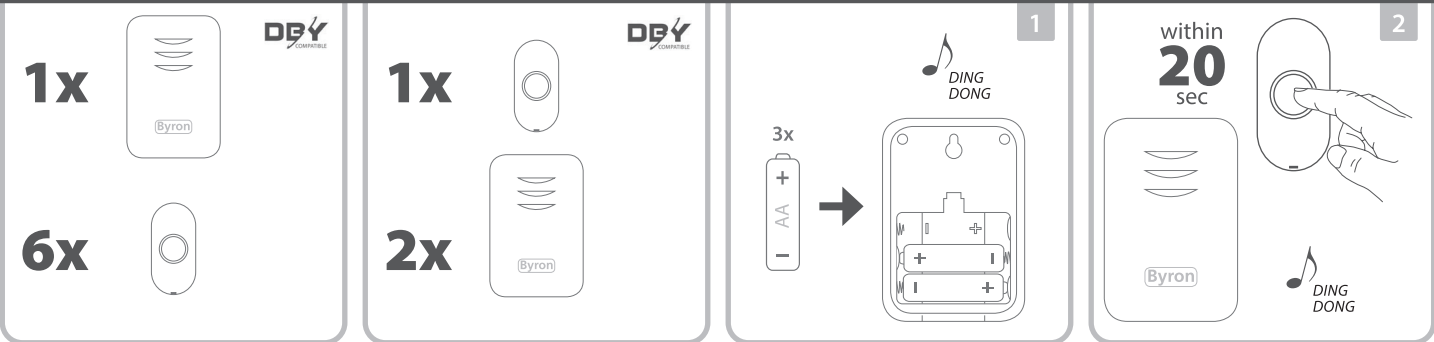

PAIRING MULTIPLE CHIMES | KOPPELN MEHRERER KLINGELN | JUMELAGE DE PLUSIEURS CARILLONS | MEEDERE DEURBELLEN KOPPELEN | ACCOPPIAMENTO MULTIPIO | EMPAREJANDO MÚLTIPLES TIMBRES