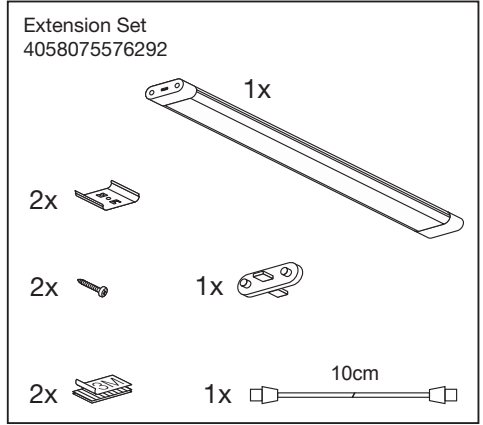

SMART⁺ WIFI UNDERCABINET

	EAN	W	lm	K	Class	IP	θ_{amb} (°C)	Input	mA	DF
SMART WIFI UNDERCABINET 50X3.75 TW	4058075576278	9	480	2700-6500	II	20	-20...+40	220-240V~ 50/60Hz	58	≥0.5
SMART WIFI UNDERCABINET 50X3.75TWEXT	4058075576292	8	480	2700-6500	III	20	-20...+40	24V DC	330	≥0.5

3

4

Max. extendable 50cm up to 3 sets

	EAN	This product contains a light source of energy efficiency class	Contained Light Source
SMART WIFI UNDERCABINET 50X3.75 TW	4058075576278	F	
SMART WIFI UNDERCABINET 50X3.75TWEXT	4058075576292	F	