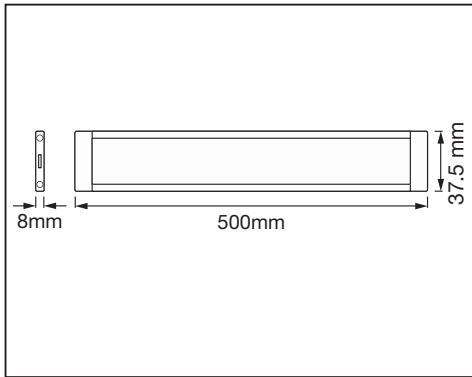

SMART⁺ WIFI UNDERCABINET

	EAN	W	lm	K	Class	IP	θ_{amb} (°C)	Input	mA	DF
SMART WIFI UNDERCABINET 50X3.75 TW	4058075576278	9	480	2700-6500	II	20	-20...+40	220-240V~ 50/60Hz	58	≥0.5
SMART WIFI UNDERCABINET 50X3.75TWEXT	4058075576292	8	480	2700-6500	III	20	-20...+40	24V DC	330	≥0.5

3

4

Max. extendable 50cm up to 3 sets

	EAN	This product contains a light source of energy efficiency class	Contained Light Source
SMART WIFI UNDERCABINET 50X3.75 TW	4058075576278	F	
SMART WIFI UNDERCABINET 50X3.75TWEXT	4058075576292	F	