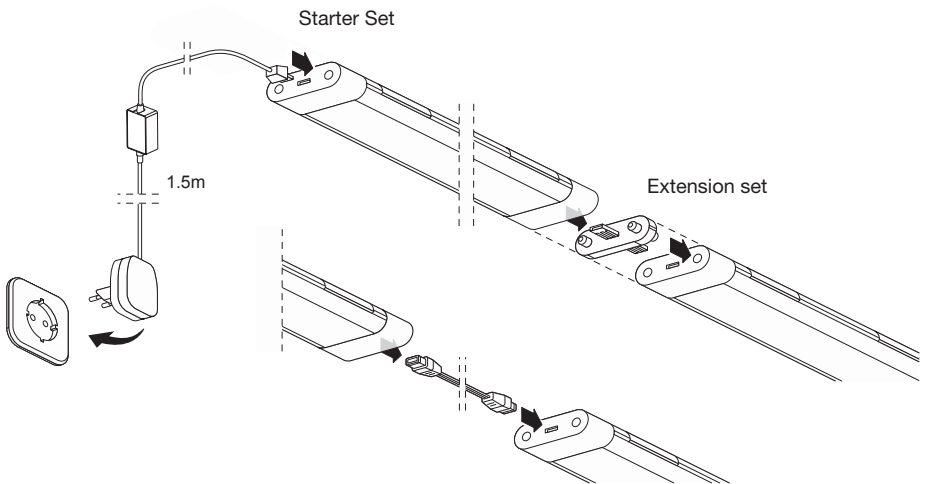

SMART⁺ WIFI UNDERCABINET

	EAN	W	lm	K	Class	IP	θ_{amb} (°C)	Input	mA	DF
SMART WIFI UNDERCABINET 50X3.75 TW	4058075576278	9	480	2700-6500	II	20	-20...+40	220-240V~ 50/60Hz	58	≥0.5
SMART WIFI UNDERCABINET 50X3.75TWEXT	4058075576292	8	480	2700-6500	III	20	-20...+40	24V DC	330	≥0.5

3

4

Max. extendable 50cm up to 3 sets

	EAN	This product contains a light source of energy efficiency class	Contained Light Source
SMART WIFI UNDERCABINET 50X3.75 TW	4058075576278	F	
SMART WIFI UNDERCABINET 50X3.75TWEXT	4058075576292	F	