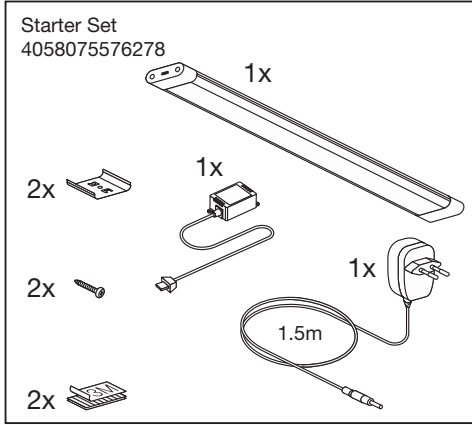

SMART⁺ WIFI UNDERCABINET

	EAN	W	lm	K	Class	IP	θ_{amb} (°C)	Input	mA	DF
SMART WIFI UNDERCABINET 50X3.75 TW	4058075576278	9	480	2700-6500	II	20	-20...+40	220-240V~ 50/60Hz	58	≥0.5
SMART WIFI UNDERCABINET 50X3.75TWEXT	4058075576292	8	480	2700-6500	III	20	-20...+40	24V DC	330	≥0.5

3

4

Max. extendable 50cm up to 3 sets

	EAN	This product contains a light source of energy efficiency class	Contained Light Source
SMART WIFI UNDERCABINET 50X3.75 TW	4058075576278	F	
SMART WIFI UNDERCABINET 50X3.75TWEXT	4058075576292	F	