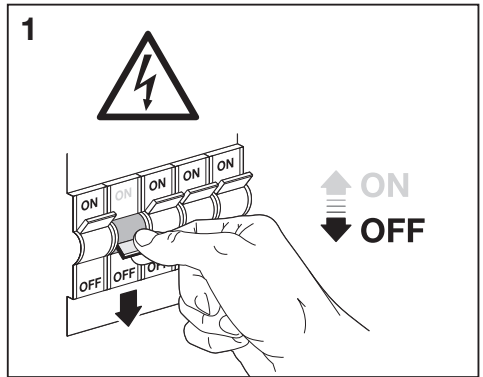

3

4

Max. extendable 50cm up to 3 sets

	EAN	This product contains a light source of energy efficiency class	Contained Light Source
SMART WIFI UNDERCABINET 50X3.75 TW	4058075576278	F	
SMART WIFI UNDERCABINET 50X3.75TWEXT	4058075576292	F	