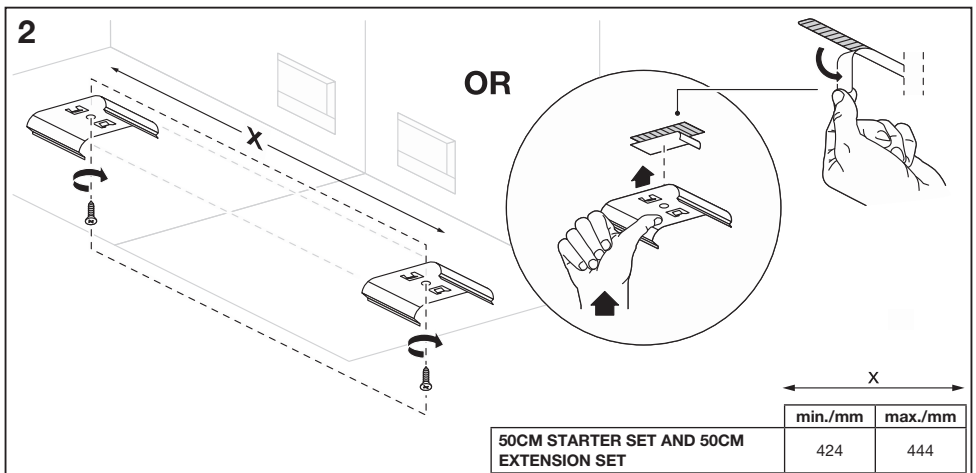

SMART⁺ WIFI UNDERCABINET

	EAN	W	lm	K	Class	IP	θ_{amb} (°C)	Input	mA	DF
SMART WIFI UNDERCABINET 50X3.75 TW	4058075576278	9	480	2700-6500	II	20	-20...+40	220-240V~ 50/60Hz	58	≥0.5
SMART WIFI UNDERCABINET 50X3.75TWEXT	4058075576292	8	480	2700-6500	III	20	-20...+40	24V DC	330	≥0.5

3

4

Max. extendable 50cm up to 3 sets

	EAN	This product contains a light source of energy efficiency class	Contained Light Source
SMART WIFI UNDERCABINET 50X3.75 TW	4058075576278	F	
SMART WIFI UNDERCABINET 50X3.75TWEXT	4058075576292	F	