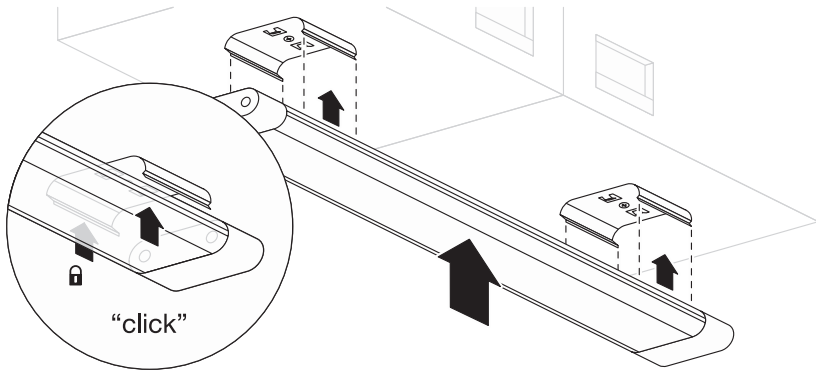

SMART⁺ WIFI UNDERCABINET

	EAN	W	lm	K	Class	IP	θ_{amb} (°C)	Input	mA	DF
SMART WIFI UNDERCABINET 50X3.75 TW	4058075576278	9	480	2700-6500	II	20	-20...+40	220-240V~ 50/60Hz	58	≥0.5
SMART WIFI UNDERCABINET 50X3.75TWEXT	4058075576292	8	480	2700-6500	III	20	-20...+40	24V DC	330	≥0.5

3

4

Max. extendable 50cm up to 3 sets

	EAN	This product contains a light source of energy efficiency class	Contained Light Source
SMART WIFI UNDERCABINET 50X3.75 TW	4058075576278	F	
SMART WIFI UNDERCABINET 50X3.75TWEXT	4058075576292	F	