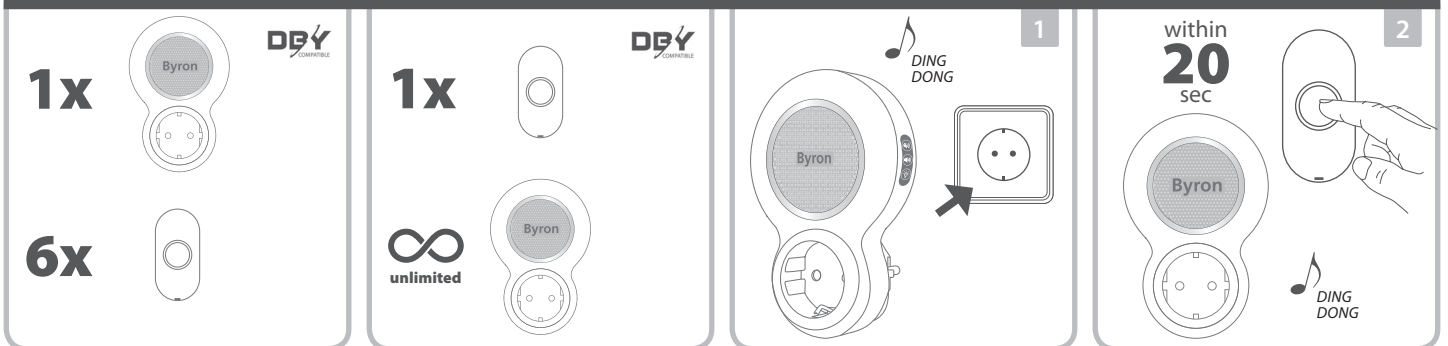

PAIRING MULTIPLE CHIMES | KOPPELN MEHRERER KLINGELN | JUMELAGE DE PLUSIEURS CARILLONS | MEERDERE DEURBELLEN KOPPELEN | ACCOPIAMENTO MULTIPLO | EMPAREJANDO MÚLTIPLES TIMBRES