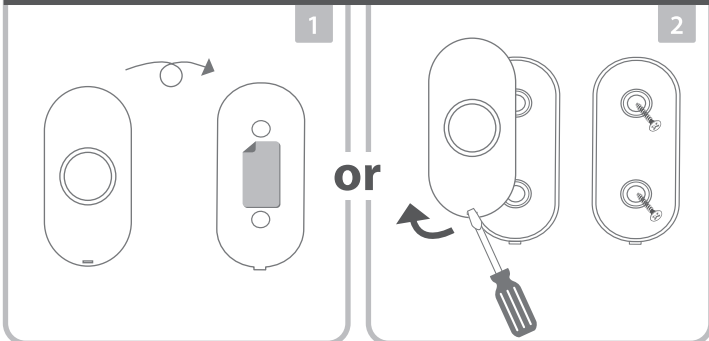

INSTALLATION | INSTALLATION | INSTALLATION | INSTALLATIE | INSTALLAZIONE | INSTALACIÓN