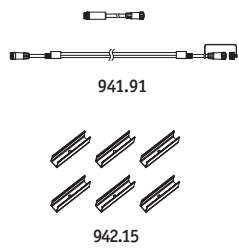

φ 6mm

11-12mm

A1 A2

φ 6mm

φ < 7mm

B1 B2

941.91+942.15

r > 80mm

B1 B2

941.91+942.16

r > 80mm

C

IP68

D

IP67

max.10m
941.91 x2