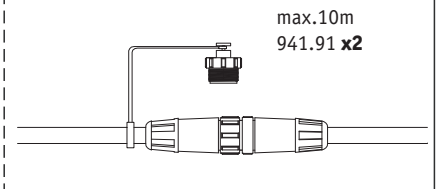

φ 6mm

11-12mm

A1 A2

φ 6mm

φ < 7mm

B1 B2

941.91+942.15

r > 80mm

B1 B2

941.91+942.16

r > 80mm

C

IP68

D

IP67

max.10m
941.91 x2