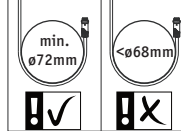

φ 6mm

11-12mm

A1 A2

φ 6mm

φ < 7mm

B1 B2

941.91+942.15

r > 80mm

B1 B2

941.91+942.16

r > 80mm

C

IP68

D

IP67

max.10m
941.91 x2