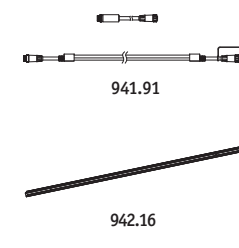

φ 6mm

11-12mm

A1 A2

φ 6mm

φ < 7mm

B1 B2

941.91+942.15

r > 80mm

B1 B2

941.91+942.16

r > 80mm

C

IP68

D

IP67

max.10m
941.91 x2