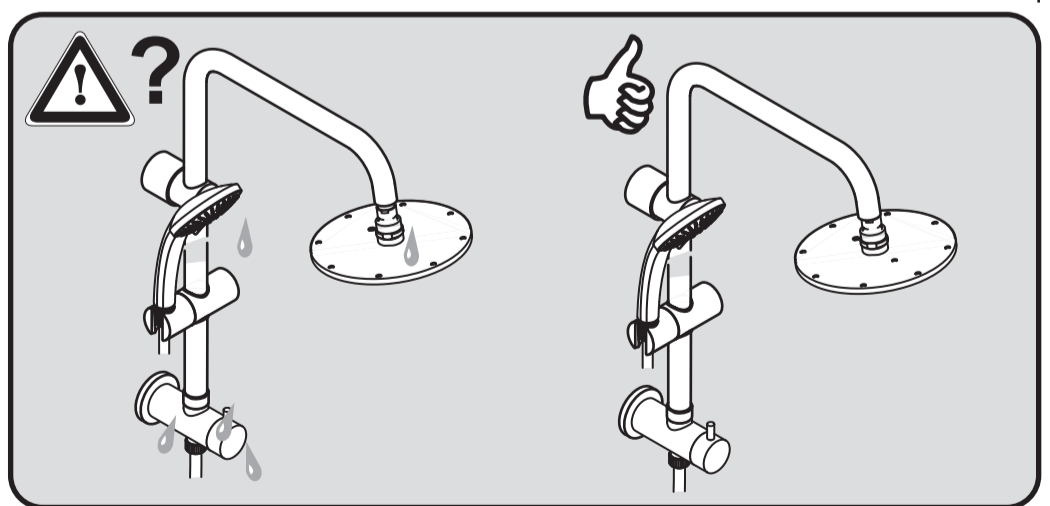

IDEALJET
A 6943 ..

0322 / A 868 405
 Made in Germany

Ideal Standard International NV
 Corporate Village - Gent Building
 Da Vincilaan 2
 1935 Zaventem
 Belgium

www.idealstandardinternational.com

P bar	MAX. 10 0,5	5 	Q (3 bar)
T °C	MAX. 80	65 55 	8 11