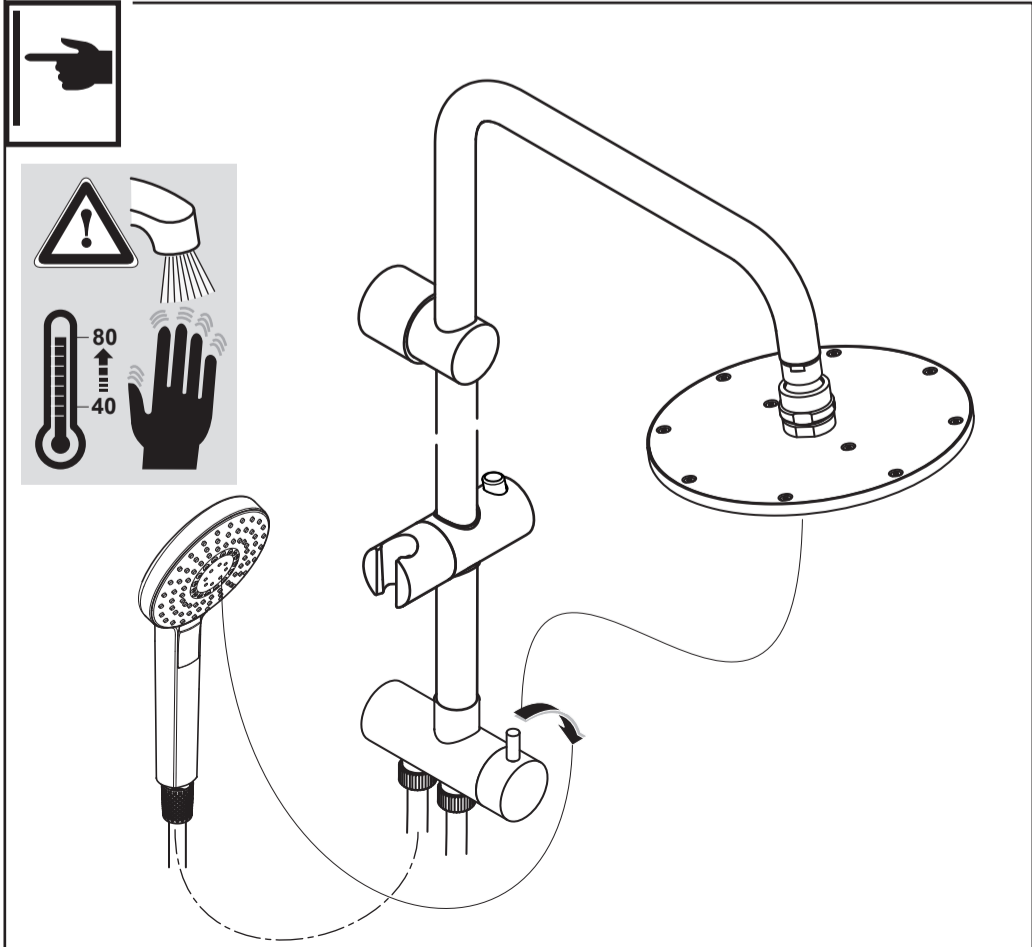

IDEALJET
A 6943 ..

0322 / A 868 405
 Made in Germany

Ideal Standard International NV
 Corporate Village - Gent Building
 Da Vincilaan 2
 1935 Zaventem
 Belgium

www.idealstandardinternational.com

P bar	MAX. 10 0,5	5 	Q (3 bar)
T °C	MAX. 80	65 55 	8 11