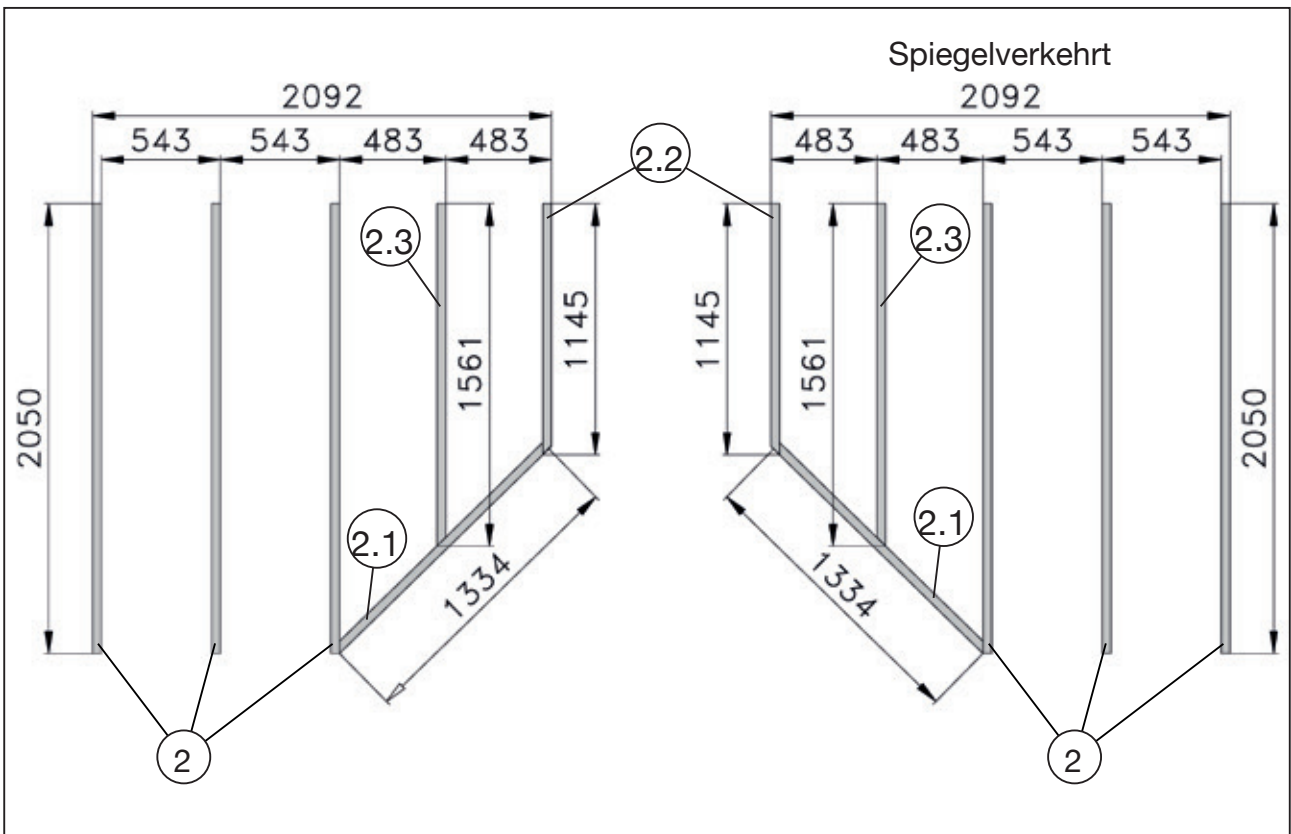

800.0286.16.49 800.0286.20.02

Pos	Bild	Abmessung (mm)	Anzahl (Stück)			
			229.2121.1X400	229.2121.1X404	229.2424.1X400	229.2424.1X404
-	-	-	-	-	-	-
②	R002.0660.2050 R002.0660.2350 	40/40/2050 40/40/2350	6 -	1 -	- 7	- 2
③	R002.0660.1518 	40/40/1518	-	3	-	3
④	R002.0091.2050 R002.0091.2350 	15,5/96/2050 15,5/96/2350	24 -	- -	- 27	- -
⑤	R002.0091.2350 R002.0091.2644 	15,5/96/2350 15,5/96/2644	27 -	27 -	- 32	- 32
⑥	R002.0400.2300 R002.0400.2250 	11/58/2300 11/58/2250	17 -	- 17	19 -	19 -

Pos	M100.034		Stück			
	Bild	Abmessung (mm)	229.2121.1X400	229.2121.1X404	229.2424.1X400	229.2424.1X404
M9	K045.1270.0001		1	1	1	1
M10	K036.3135.0001		1	1	1	1
M11	K001.4040.0004		26	26	26	26
M12	K010.3016.0001		4	4	4	4

Art.-Nr.:229.2424.1X40X

Wand 1

Wand 2

Wand 3

Wand 4

Wand 5

1 Art.-Nr.:229.2121.1X400

2 Art.-Nr.:229.2121.1X400

4

	M6 2,2 x 55

Abbildung Art.-Nr.: 229.2121.1X400

6

M2	4,0 x 40
----	----------

7

8

M2 4,0 x 40