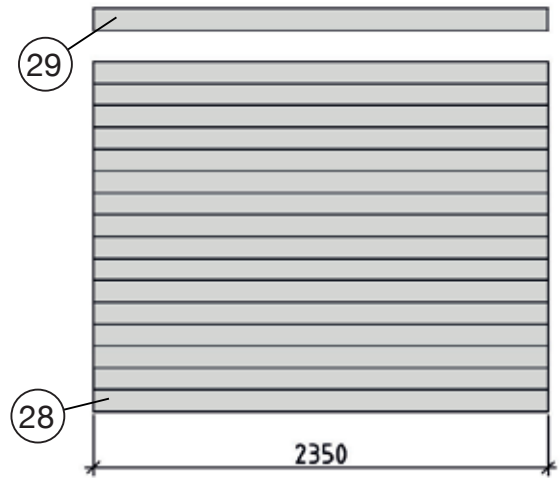

Wand 4

Wand 2