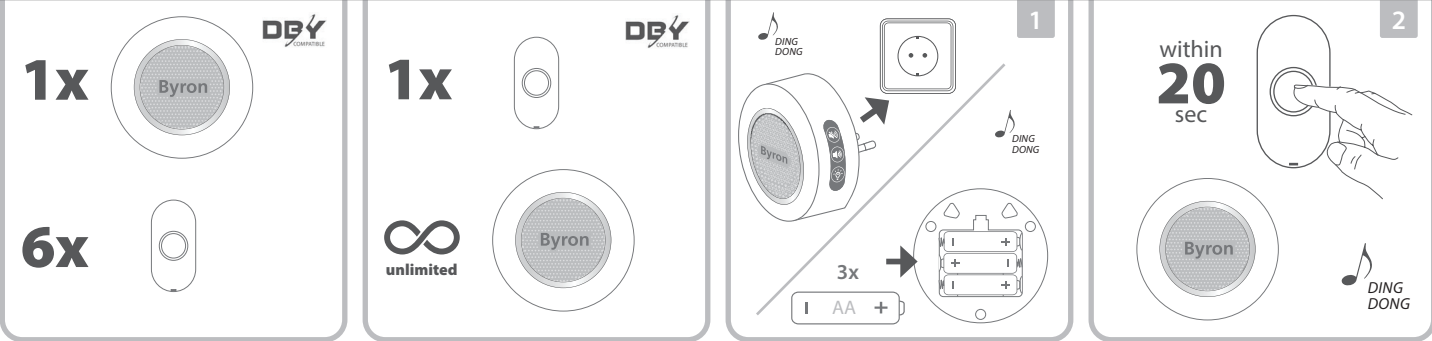

PAIRING MULTIPLE CHIMES | KOPPELN MEHRERER KLINGELN | JUMELAGE DE PLUSIEURS CARILLONS | MEERDERE DEURBELLEN KOPPELEN | ACCOPPIAMENTO MULTIPLO | EMPAREJANDO MÚLTIPLES TIMBRES