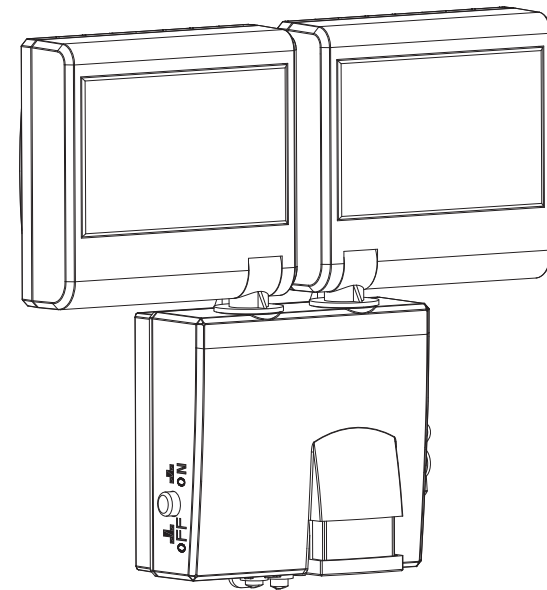

# GLOBO

LIGHTING

3724SN

[01]X1

[02]X1

ST4X35

[03]X2

Ø6X27