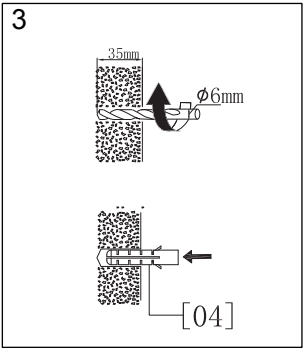

[01]X1

[02]X1

ST4X35

[03]X2

Ø6X27

[04]X2