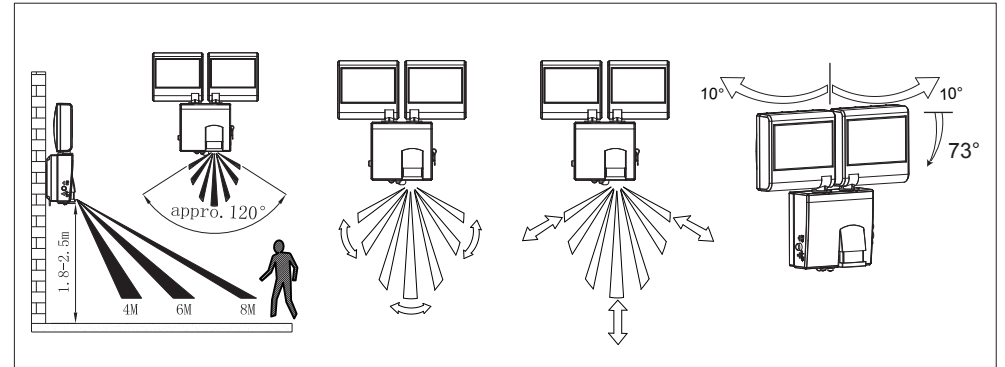

[01]X1

[02]X1

ST4X35

[03]X2

Ø6X27

[04]X2