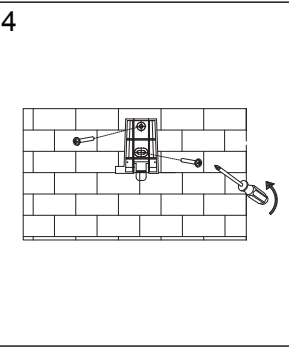

[01]X1

[02]X1

ST4X35

[03]X2

Ø6X27

[04]X2