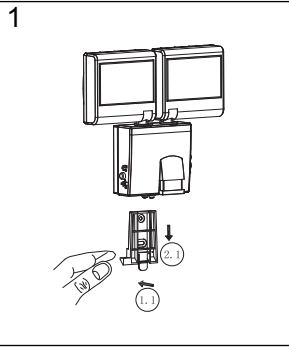

[01]X1

[02]X1

ST4X35

[03]X2

Ø6X27

[04]X2