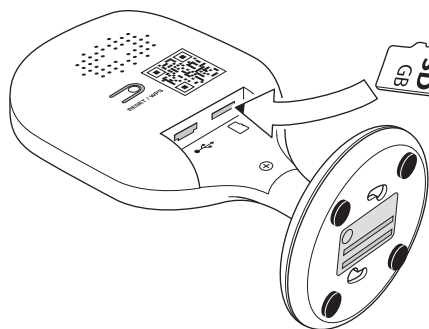

1

2

4

3

i

i

GB:

Hereby, ASSA ABLOY Ltd., School Street, Willenhall, West Midlands, England Wv13 3PW declares that the radio equipment type SV-DF7I-W & SV-DFFI-W is in compliance with Directive 2014/53/EU. The full text of the EU declaration of conformity is available at the following internet address: www.yalelock.com/smart-living/doc