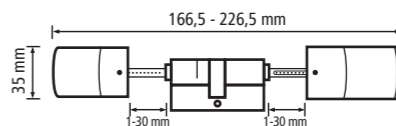

secuENTRY Home Zylinder
ENTRY 5000 C

secuENTRY Home Cylinder
ENTRY 5000 C

secuENTRY Cylindre Home
ENTRY 5000 C

secuENTRY Home cilinder
ENTRY 5000 C

it secuENTRY Home Cilindro	fi secuENTRY Home Sylinteri	ru secuENTRY Home Цилиндр
cs secuENTRY Home cylindrická vložka	ro secuENTRY Home-sylinder	el Κύλινδρος secuENTRY Home
sk secuENTRY Home cylindrická vložka	sv secuENTRY Home-cylinder	et secuENTRY Home silindriluuk
hu secuENTRY Home zárhenger	pl Wkładka do zamka secuENTRY Home	lv secuENTRY Home cilinds
ro Cilindru Home secuENTRY	sl secuENTRY Home cilindar	tr secuENTRY Home Silindir
pt Cilindro secuENTRY Home	es Bombin secuENTRY Home	it secuENTRY Home cilindras
dk secuENTRY Home cylinder	bg secuENTRY наптон Home	
	hr Kućni cilindar secuENTRY