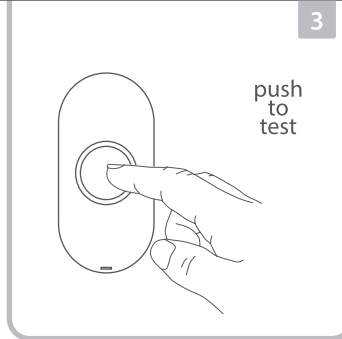

FIRST SET-UP | ERSTEINRICHTUNG | PREMIÈRE CONFIGURATION | EERSTE INSTALLATIE | PRIMO SET-UP | PRIMERA CONFIGURACIÓN