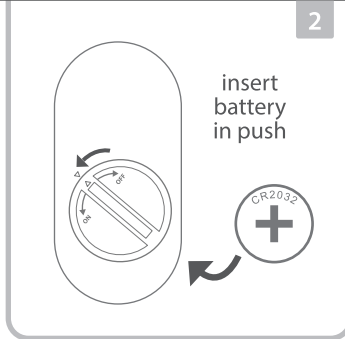

FIRST SET-UP | ERSTEINRICHTUNG | PREMIÈRE CONFIGURATION | EERSTE INSTALLATIE | PRIMO SET-UP | PRIMERA CONFIGURACIÓN