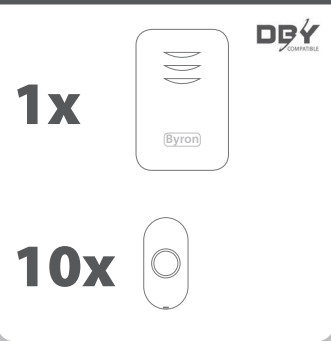

PAIRING MULTIPLE CHIMES | KOPPELN MEHRERER KLINGELN | JUMELAGE DE PLUSIEURS CARILLONS | MEERDERE DEURBELLEN KOPPELEN | ACCOPPIAMENTO MULTIPLO | EMPAREJANDO MÚLTIPLES TIMBRES