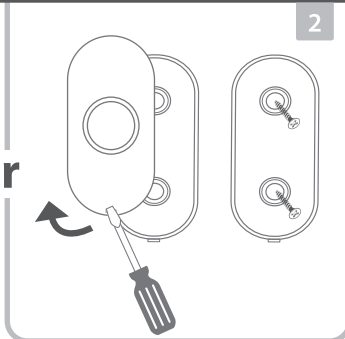

INSTALLATION | INSTALLATION | INSTALLATION | INSTALLATIE | INSTALLAZIONE | INSTALACIÓN