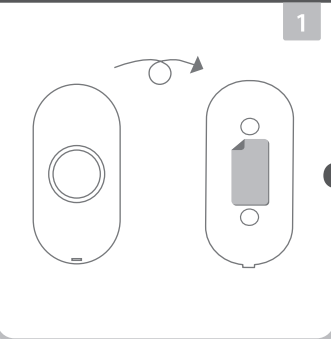

INSTALLATION | INSTALLATION | INSTALLATION | INSTALLATIE | INSTALLAZIONE | INSTALACIÓN