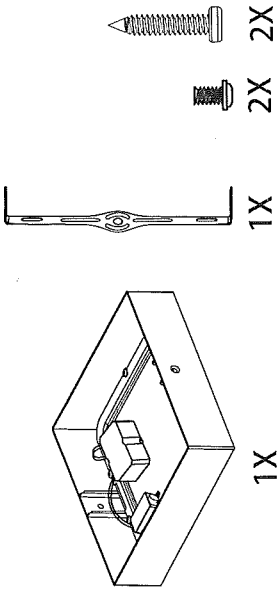

EGLO

LED panel light

Art.-Nr.: 96494/96495

Pin
2017.2.14

Hiermer confirm
2017.2.17

Nicht enthalten (Not included)

A

B