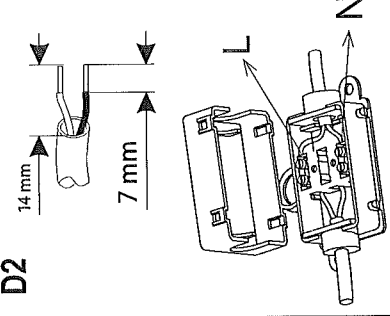

EGLO

LED panel light

Art.-Nr.: 96494/96495

Pin
2017.2.14

Hiermer confirm
2017.2.17

Nicht enthalten (Not included)

A

B

C

D

D2

N

E

E1

F

G