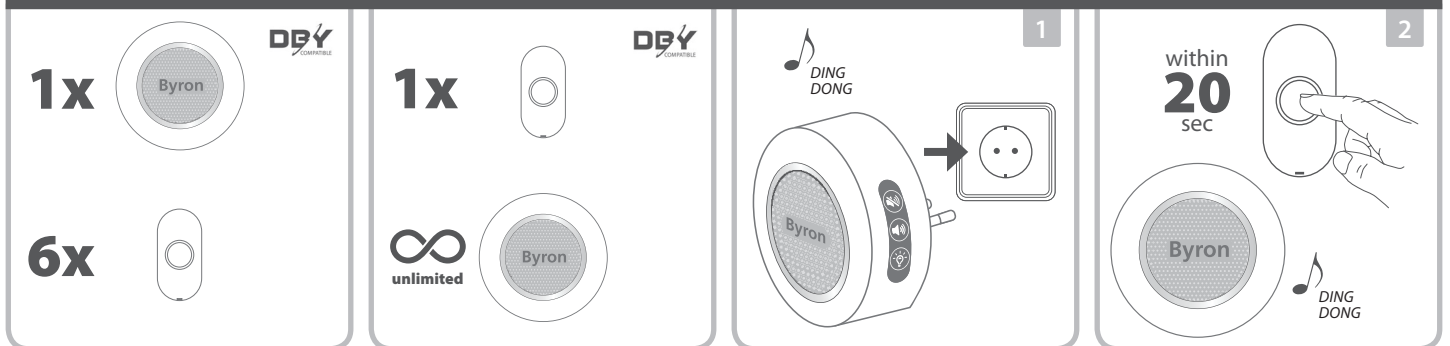

PAIRING MULTIPLE CHIMES | KOPPELN MEHRERER KLINGELN | JUMELAGE DE PLUSIEURS CARILLONS | MEERDERE DEURBELLEN KOPPELEN | ACCOPPIAMENTO MULTIPLO | EMPAREJANDO MÚLTIPLES TIMBRES