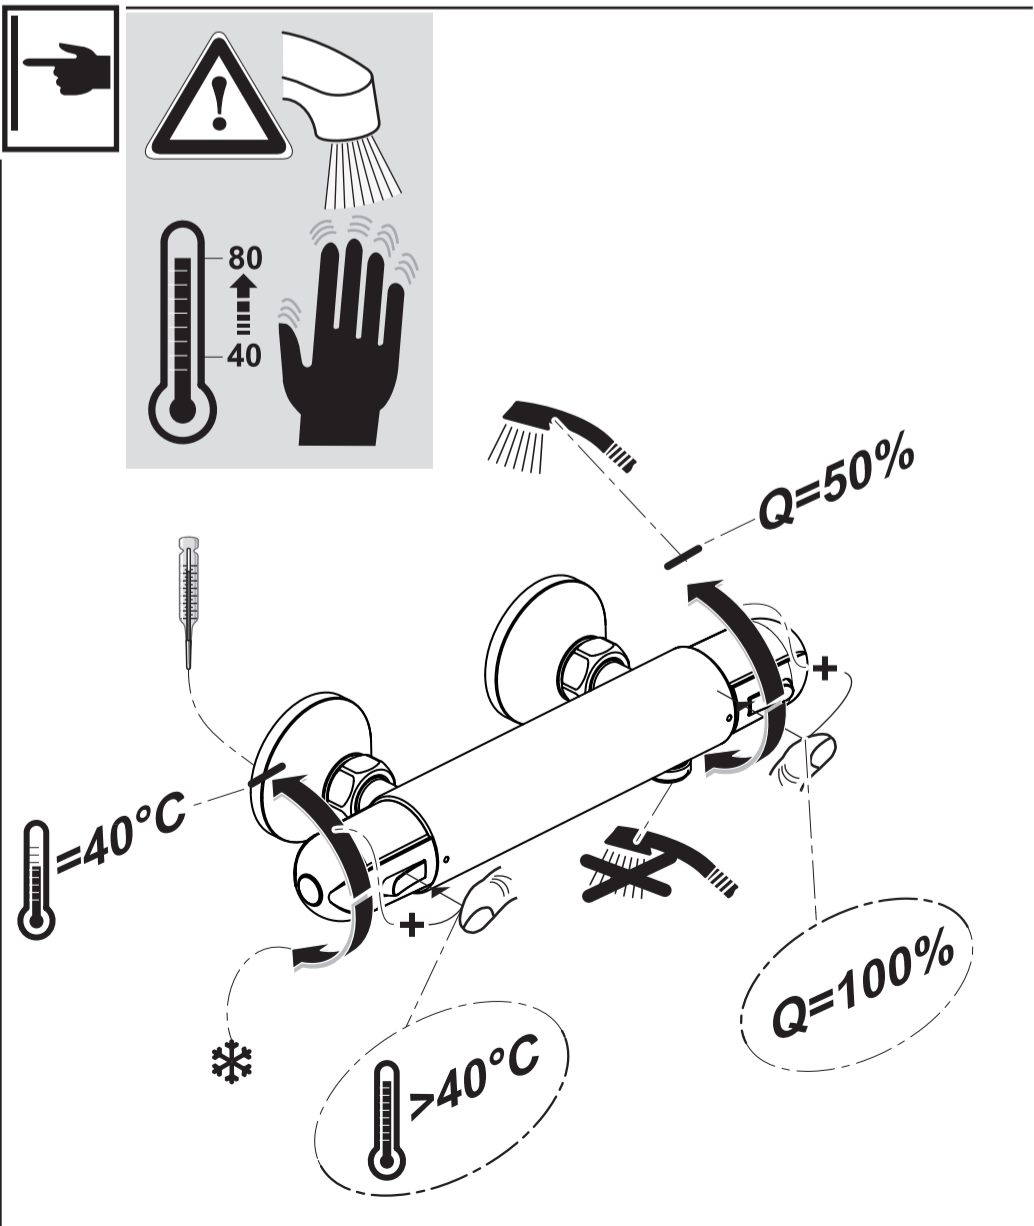

IDEALONE
A 6415 ..

0216 / A 866 968
 (+ A 865 612)
 Made in Germany

Ideal Standard International NV
 Corporate Village - Gent Building
 Da Vincilaan 2
 1935 Zaventem
 Belgium

www.idealstandardinternational.com