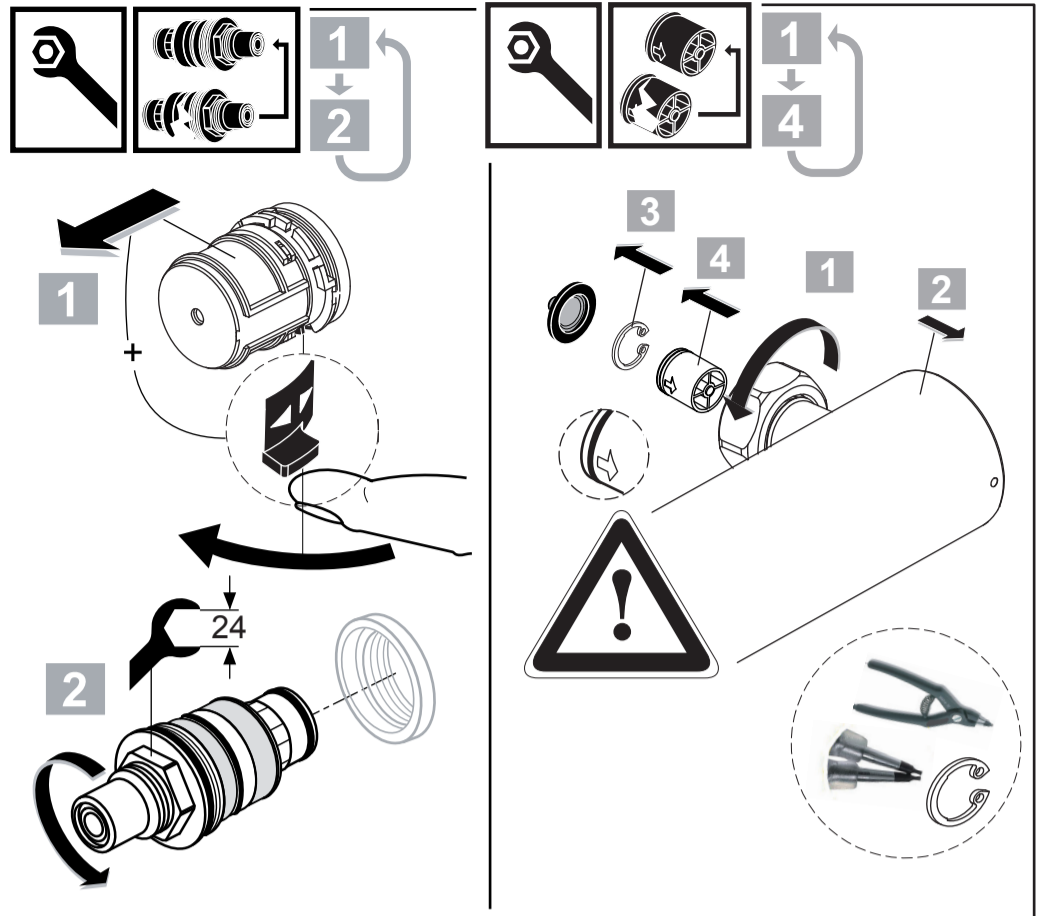

IDEALONE
A 6415 ..

0216 / A 866 968
 (+ A 865 612)
 Made in Germany

Ideal Standard International NV
 Corporate Village - Gent Building
 Da Vincilaan 2
 1935 Zaventem
 Belgium

www.idealstandardinternational.com