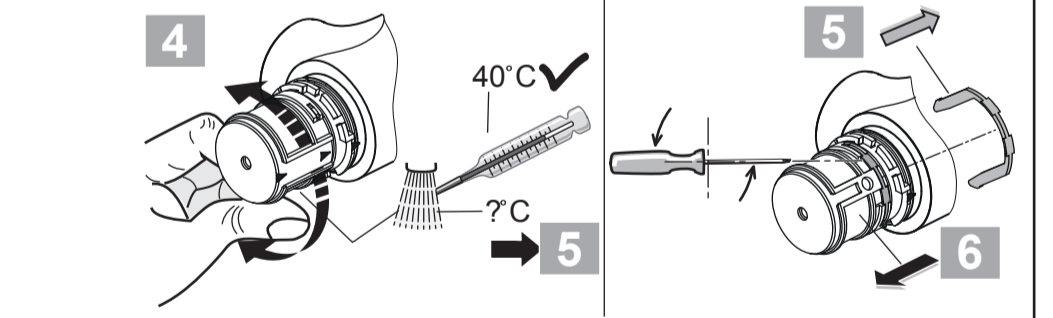

IDEALONE
A 6415 ..

0216 / A 866 968
 (+ A 865 612)
 Made in Germany

Ideal Standard International NV
 Corporate Village - Gent Building
 Da Vincilaan 2
 1935 Zaventem
 Belgium

www.idealstandardinternational.com