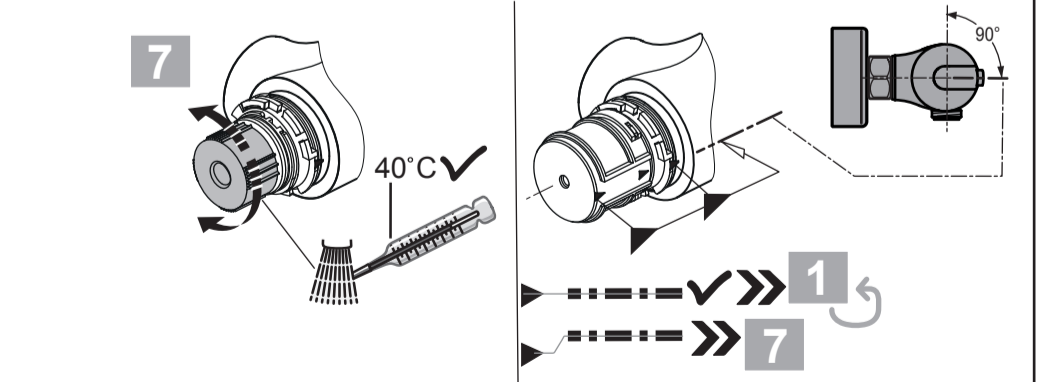

IDEALONE
A 6415 ..

0216 / A 866 968
 (+ A 865 612)
 Made in Germany

Ideal Standard International NV
 Corporate Village - Gent Building
 Da Vincilaan 2
 1935 Zaventem
 Belgium

www.idealstandardinternational.com