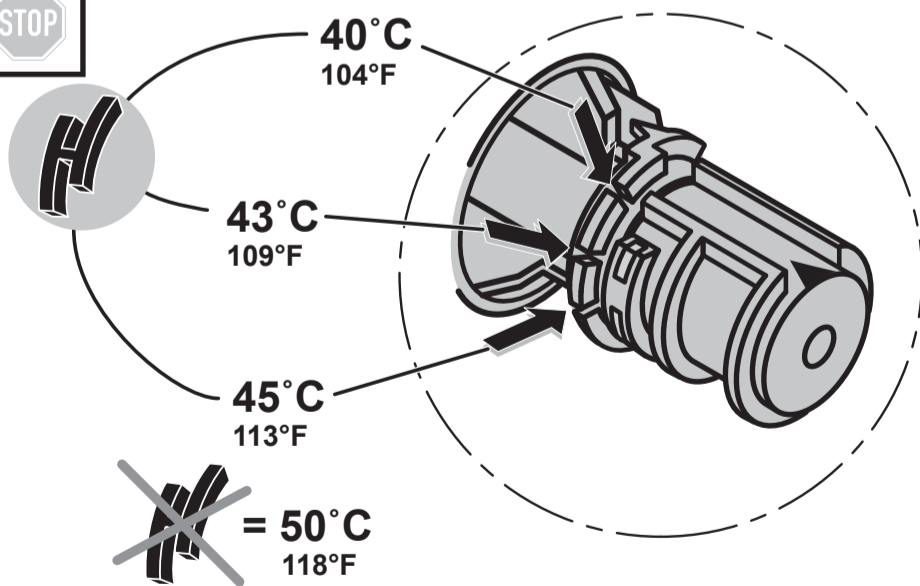

Ideal Standard International NV
Corporate Village - Gent Building
Da Vincilaan 2
1935 Zaventem
Belgium

www.idealstandardinternational.com