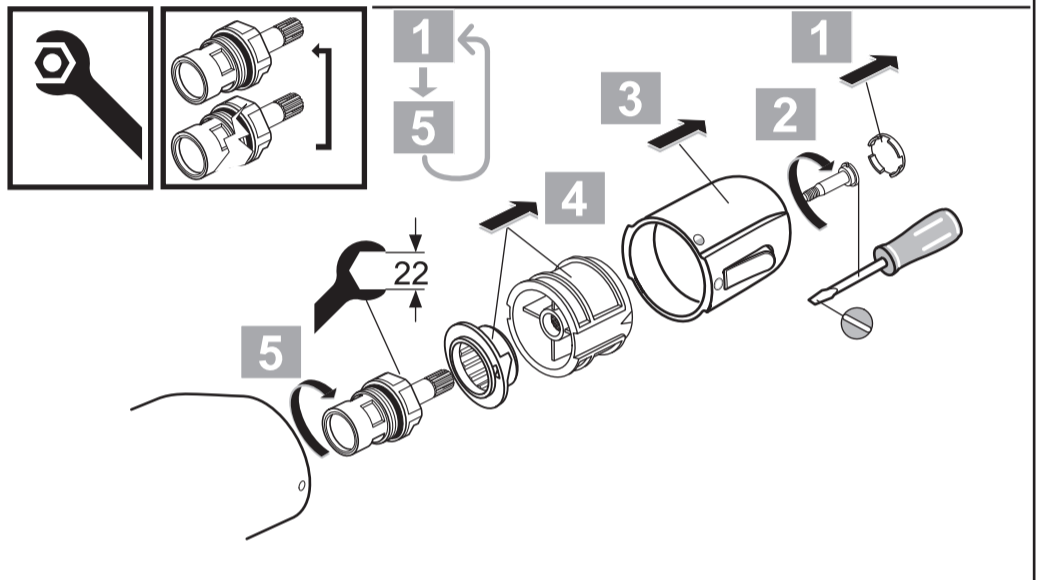

IDEALONE
A 6415 ..

0216 / A 866 968
 (+ A 865 612)
 Made in Germany

Ideal Standard International NV
 Corporate Village - Gent Building
 Da Vincilaan 2
 1935 Zaventem
 Belgium

www.idealstandardinternational.com