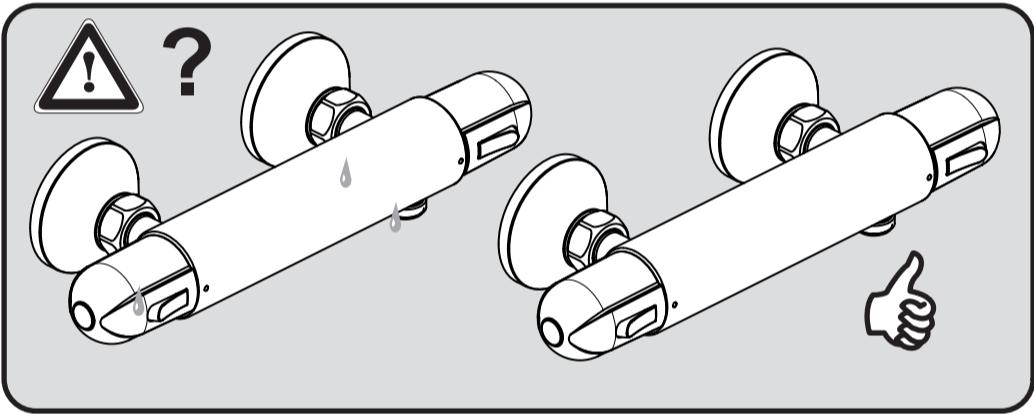

IDEALONE
A 6415 ..

0216 / A 866 968
 (+ A 865 612)
 Made in Germany

Ideal Standard International NV
 Corporate Village - Gent Building
 Da Vincilaan 2
 1935 Zaventem
 Belgium

www.idealstandardinternational.com