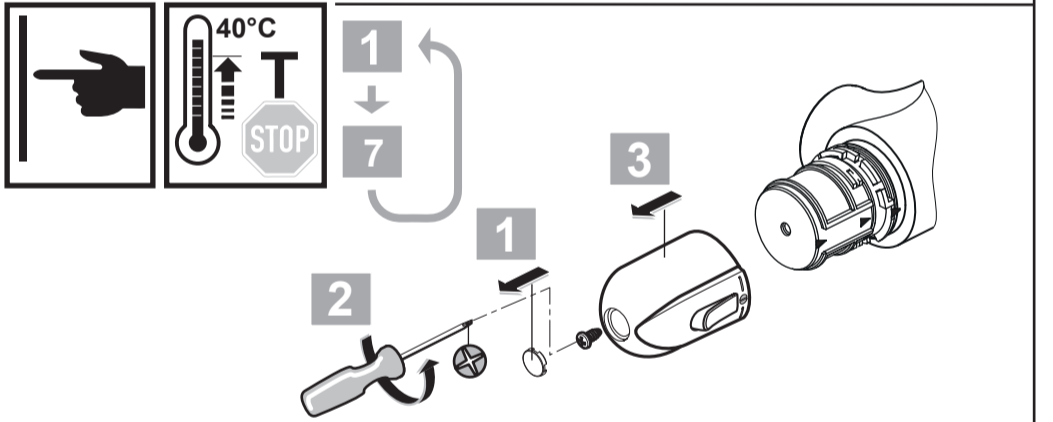

IDEALONE
A 6415 ..

0216 / A 866 968
 (+ A 865 612)
 Made in Germany

Ideal Standard International NV
 Corporate Village - Gent Building
 Da Vincilaan 2
 1935 Zaventem
 Belgium

www.idealstandardinternational.com