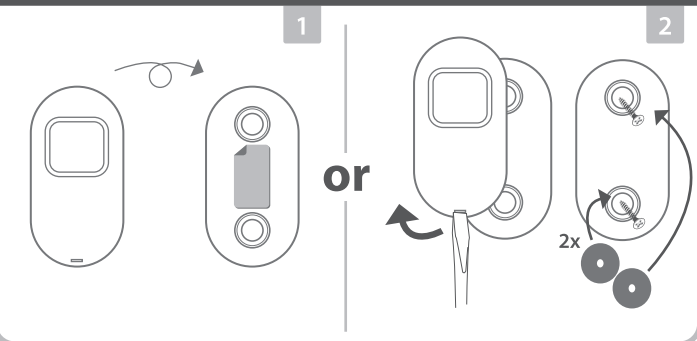

INSTALLATION | INSTALLATION | INSTALLATION | INSTALLATIE | INSTALLAZIONE | INSTALACIÓN