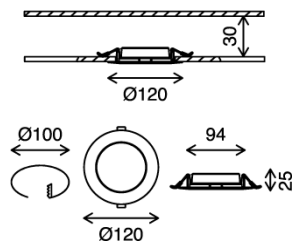

BRILONER®

Briloner Leuchten GmbH & Co. KG
Am Steinbach 14, D-59872 Meschede

IP44

7115-432

FLAT-IN LED Einbauleuchten 3er Set

Kunststoff / matt-nickel

inkl. 3 x LED-Platine 6W 600lm 4.000K

Lebensdauer 25.000h, Ra>=80

IP44

Ø120x28mm (DxH), Einbaumaß: 100x30mm (DxH)

4 002707 363194