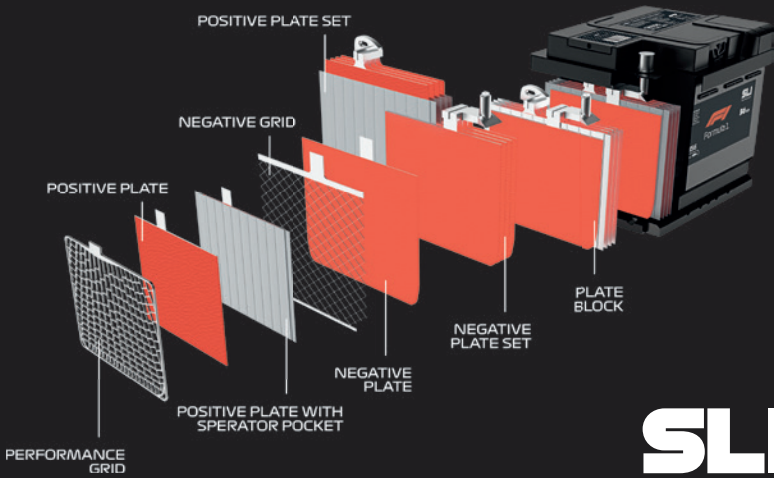

F1® Product Zone

Product
Finder
Manuals
Videos
and more

f1mcs.gruppco.com

AGM
TECHNOLOGY
START-STOP
RECUPERATION

SLI
TECHNOLOGY

**Option 1**
Ah/A Model**Option 2**
Ah/A Model**ABARTH**

124 Spider	1.4 [348]	03.16	60/660	CB760		
500/595/695	1.4 [312.AXD1A]	08.08	45/400	CB345		
500/595/695	1.4 [312.AXF11, 312.AXF1A]	08.08	45/400	CB345		
500/595/695	1.4 [312.AXF11, 312.AXF1A, 312.AXD1A]	08.08	45/400	CB345		
500/595/695	1.4 [312.AXT1A]	08.08	45/400	CB345		
500/595/695	1.4 [312.AXT1A]	08.08	45/400	CB345		
500/595/695	1.4 [312.AYB11, 312.AYB1A]	06.16	45/400	CB345		
500/595/695	1.4 [312.AXY11, 312.AXY1A]	05.16	45/400	CB345	60/660	CB760
500/595/695	1.4 [312.AXZ11]	05.16	45/400	CB345	60/660	CB760
500/595/695	1.4 [312.AXF1A, 312.AXD1A]	05.10	45/400	CB345		
500C/595C/695C	1.4 [312.AXF1A, 312.AXF11, 312.AXD1A]	09.09	45/400	CB345		
500C/595C/695C	1.4 [312.AXF11, 312.AXF1A]	06.10	45/400	CB345		
500C/595C/695C	1.4 [312.AXY1A, 312.AXY11]	05.16	45/400	CB345		
500C/595C/695C	1.4 [312.AXZ1A]	05.16	45/400	CB345		
500C/595C/695C	1.4 [312.AXF1A, 312.AXD1A]	05.11	45/400	CB345	60/660	CB760
500C/595C/695C	1.4 [312.AXD1A]	05.08	45/400	CB345	60/660	CB760
GRANDE PUNTO	1.4 [199.AXX1B]	12.07 → 12.12	60/660	CB760		
PUNTO	1.4 [199.AXX1B]	03.12	60/660	CB760		
PUNTO	1.4 [199.AXX1B]	03.12	45/400	CB345	60/660	CB760
PUNTO EVO	1.4 [199.AXX1B]	10.09 → 02.12	60/660	CB760		
PUNTO EVO	1.4 [199.AXX1B]	07.08 → 02.12	45/400	CB345	60/660	CB760