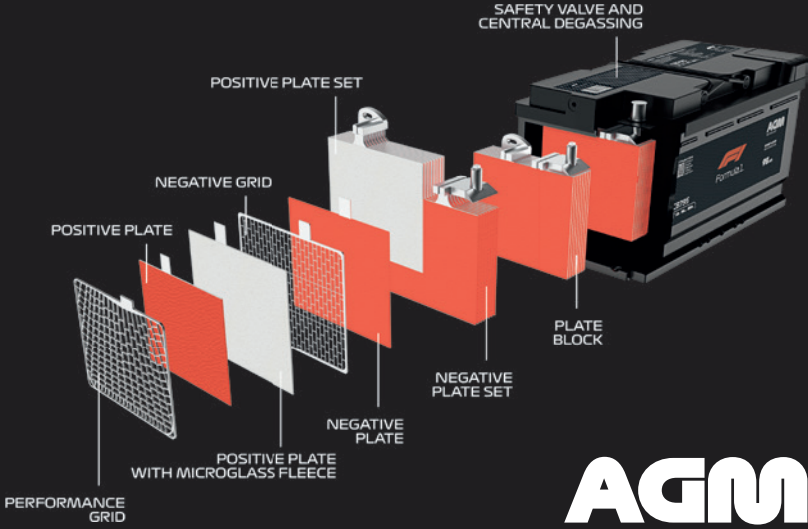

F1® Product Zone

Product
Finder
Manuals
Videos
and more

f1mcs.gruppco.com

AGM
TECHNOLOGY
START-STOP
RECUPERATION

SLI
TECHNOLOGY

**Option 1**
Ah/A Model**Option 2**
Ah/A Model**ABARTH**

124 Spider	1.4 [348]	03.16	60/660	CB760		
500/595/695	1.4 [312.AXD1A]	08.08	45/400	CB345		
500/595/695	1.4 [312.AXF11, 312.AXF1A]	08.08	45/400	CB345		
500/595/695	1.4 [312.AXF11, 312.AXF1A, 312.AXD1A]	08.08	45/400	CB345		
500/595/695	1.4 [312.AXT1A]	08.08	45/400	CB345		
500/595/695	1.4 [312.AXT1A]	08.08	45/400	CB345		
500/595/695	1.4 [312.AYB11, 312.AYB1A]	06.16	45/400	CB345		
500/595/695	1.4 [312.AXY11, 312.AXY1A]	05.16	45/400	CB345	60/660	CB760
500/595/695	1.4 [312.AXZ11]	05.16	45/400	CB345	60/660	CB760
500/595/695	1.4 [312.AXF1A, 312.AXD1A]	05.10	45/400	CB345		
500C/595C/695C	1.4 [312.AXF1A, 312.AXF11, 312.AXD1A]	09.09	45/400	CB345		
500C/595C/695C	1.4 [312.AXF11, 312.AXF1A]	06.10	45/400	CB345		
500C/595C/695C	1.4 [312.AXY1A, 312.AXY11]	05.16	45/400	CB345		
500C/595C/695C	1.4 [312.AXZ1A]	05.16	45/400	CB345		
500C/595C/695C	1.4 [312.AXF1A, 312.AXD1A]	05.11	45/400	CB345	60/660	CB760
500C/595C/695C	1.4 [312.AXD1A]	05.08	45/400	CB345	60/660	CB760
GRANDE PUNTO	1.4 [199.AXX1B]	12.07 → 12.12	60/660	CB760		
PUNTO	1.4 [199.AXX1B]	03.12	60/660	CB760		
PUNTO	1.4 [199.AXX1B]	03.12	45/400	CB345	60/660	CB760
PUNTO EVO	1.4 [199.AXX1B]	10.09 → 02.12	60/660	CB760		
PUNTO EVO	1.4 [199.AXX1B]	07.08 → 02.12	45/400	CB345	60/660	CB760