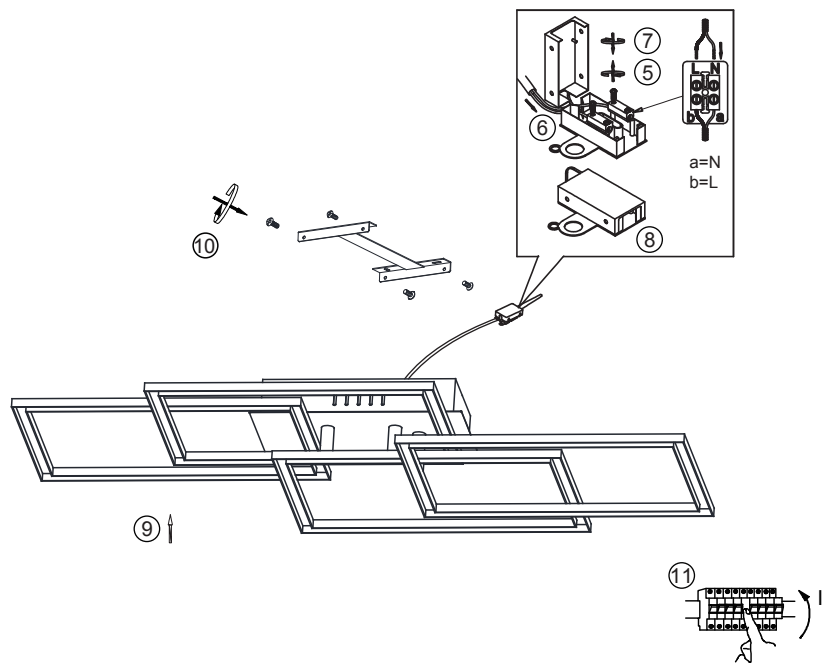

DE

Anleitung für die Fernbedienung

1. Ein / Aus
2. Farbtemperatur ändern
3. Nachtlicht (gelb 5%)
4. Leuchte nach 1 Minute ausschalten
5. Erhöhen der Farbtemperatur
6. Reduzieren der Farbtemperatur
7. Hochdimmen der Helligkeit
  Kurzes Drücken: maximale Helligkeit (max. 100%)
8. Reduzieren der Helligkeit
  Kurzes Drücken: minimale Helligkeit (min. 5%)

Technische Daten

Betriebsspannung: DC3V
Betriebsstrom: <15mA
Reichweite der Fernbedienung: >6m
Fernbedienung: Infrarot
Batterie: 2x 1,5V AAA

GB

Remote Control Instructions

1. On / Off
2. Change color temperature
3. Night light (yellow 5%)
4. Turn off the light after 1 minute
5. Increase color temperature
6. reduce color temperature
7. Dim up the brightness (max. 100%)
  Short press: max. brightness
8. Dim down the brightness (min. 5%)
  Short press: min. brightness

Specifications

Operation voltage: DC3V
Operation current: <15mA
Remote distance: > 6m
Remote Control: Infrared
Battery: 2x 1,5V AAA