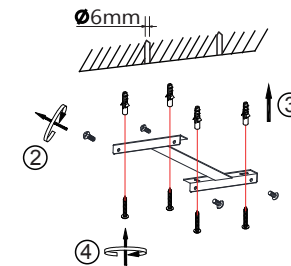

LeuchtenDirekt

LeuchtenDirekt GmbH
Olakenweg 36 · D-59457 Werl
+49(0)2922 9721 9290
Kundenservice@neuhaus-group.de
www.leuchtendirekt.de