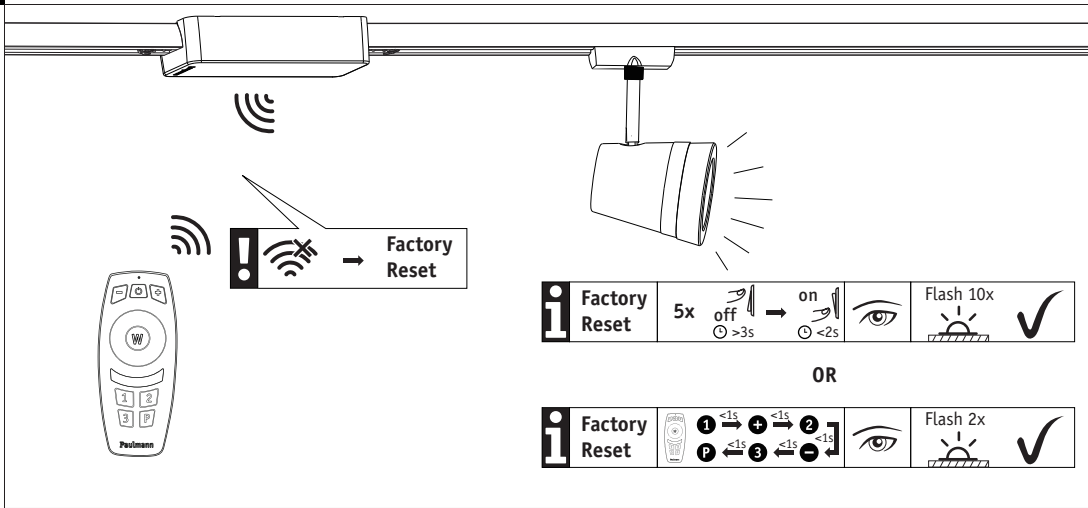

(+MA 326) PAW 03/21

1x

incl.

A

Safety
Instructions
Nr. 1, 2, 5, 6

B

C

not incl.
Remote Control
Art.-Nr.: 500.67