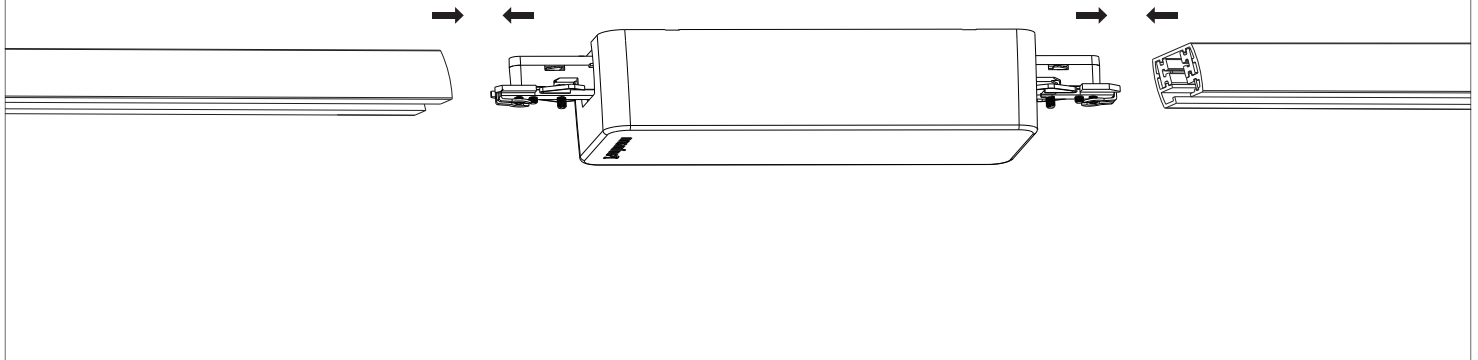

(+MA 326) PAW 03/21

1x

incl.

A

Safety
Instructions
Nr. 1, 2, 5, 6

B

C

not incl.
Remote Control
Art.-Nr.: 500.67