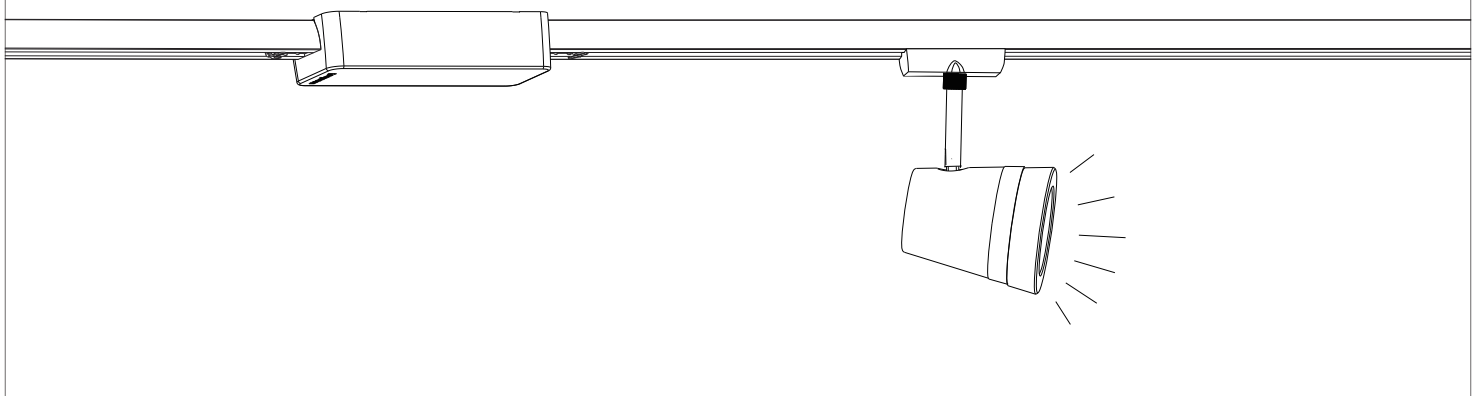

(+MA 326) PAW 03/21

1x

incl.

A

Safety
Instructions
Nr. 1, 2, 5, 6

B

C

not incl.
Remote Control
Art.-Nr.: 500.67