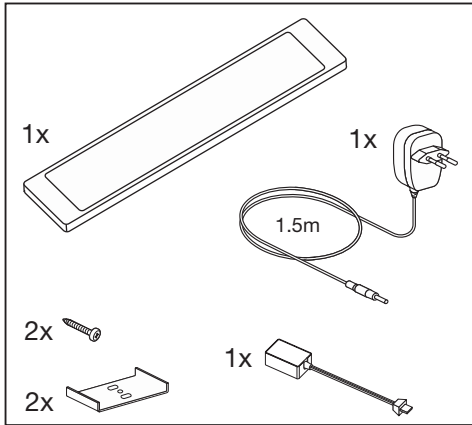

SMART⁺ WIFI UNDERCABINET

	EAN	W	lm	K	IP	ΔT (°C)	V~	mA	Hz	DF
SMART WIFI UNDERCABINET 45.7X6.5 TW	4058075575691	7	330	2700-6500	20	-20...+35	220-240	7	50/60	>0.5
SMART WIFI UNDERCABINET 60X6.5 TW	4058075575714	12	580	2700-6500	20	-20...+35	220-240	20	50/60	>0.7

SMART+ WIFI UNDERCABINET

	EAN	This product contains a light source of energy efficiency class	Contained Light Source
SMART WIFI UNDERCABINET 45.7X6.5 TW	4058075575691	F	
SMART WIFI UNDERCABINET 60X6.5 TW	4058075575714	F	