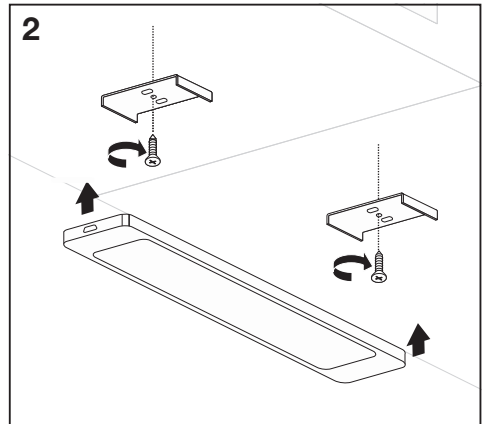

SMART+ WIFI UNDERCABINET

	EAN	This product contains a light source of energy efficiency class	Contained Light Source
SMART WIFI UNDERCABINET 45.7X6.5 TW	4058075575691	F	
SMART WIFI UNDERCABINET 60X6.5 TW	4058075575714	F	