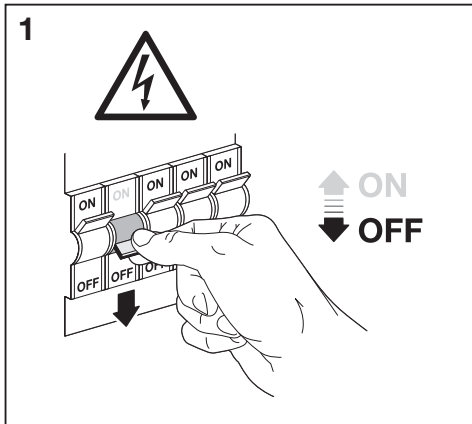

SMART+ WIFI UNDERCABINET

	EAN	This product contains a light source of energy efficiency class	Contained Light Source
SMART WIFI UNDERCABINET 45.7X6.5 TW	4058075575691	F	
SMART WIFI UNDERCABINET 60X6.5 TW	4058075575714	F	