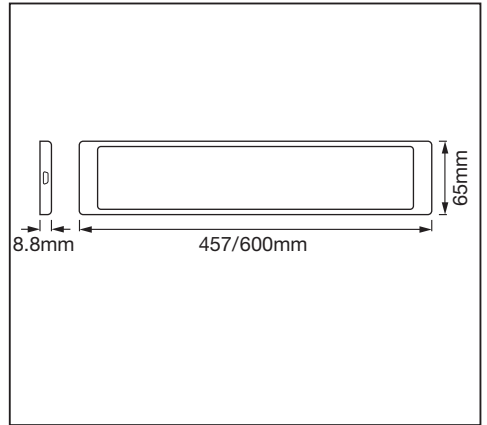

SMART⁺ WIFI UNDERCABINET

	EAN	W	lm	K	IP	ΔT (°C)	V~	mA	Hz	DF
SMART WIFI UNDERCABINET 45.7X6.5 TW	4058075575691	7	330	2700-6500	20	-20...+35	220-240	7	50/60	>0.5
SMART WIFI UNDERCABINET 60X6.5 TW	4058075575714	12	580	2700-6500	20	-20...+35	220-240	20	50/60	>0.7

SMART+ WIFI UNDERCABINET

	EAN	This product contains a light source of energy efficiency class	Contained Light Source
SMART WIFI UNDERCABINET 45.7X6.5 TW	4058075575691	F	
SMART WIFI UNDERCABINET 60X6.5 TW	4058075575714	F	