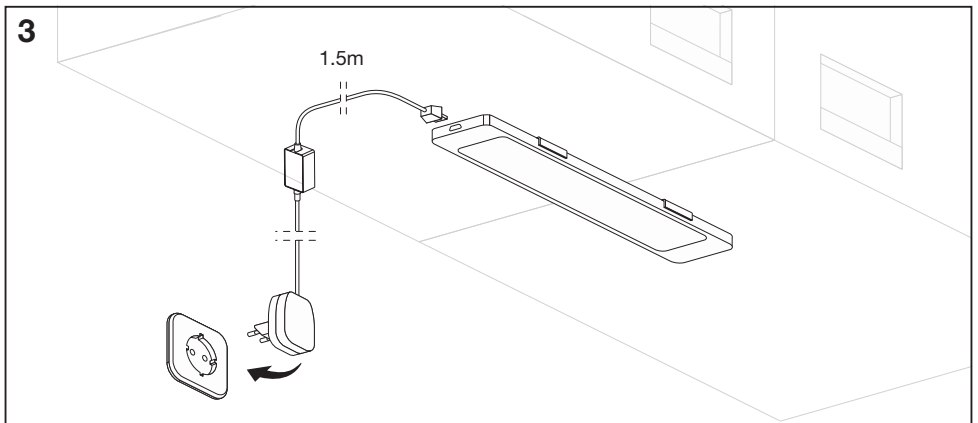

SMART+ WIFI UNDERCABINET

	EAN	This product contains a light source of energy efficiency class	Contained Light Source
SMART WIFI UNDERCABINET 45.7X6.5 TW	4058075575691	F	
SMART WIFI UNDERCABINET 60X6.5 TW	4058075575714	F	