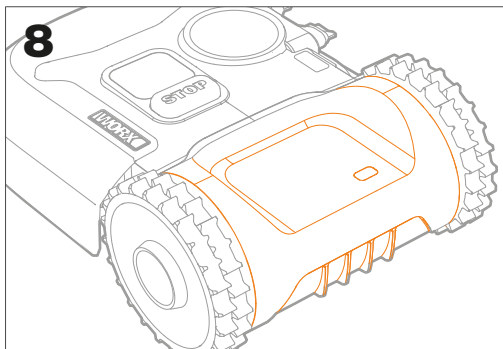

WORX High Pitched Alarm installation

1

Landroid S 300 (WR130E)

2

3

4

5

6

7

8