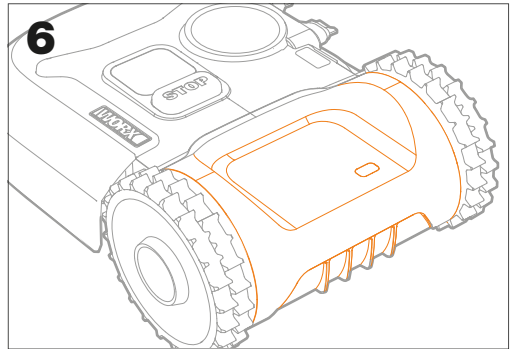

7

8

WORX High Pitched Alarm installation

1 Landroid M 500 (WR141E) Landroid M 700(WR142E)
Landroid M 1000(WR143E)

WORX High Pitched Alarm installation

1

Landroid L 1000(WR147E)

2