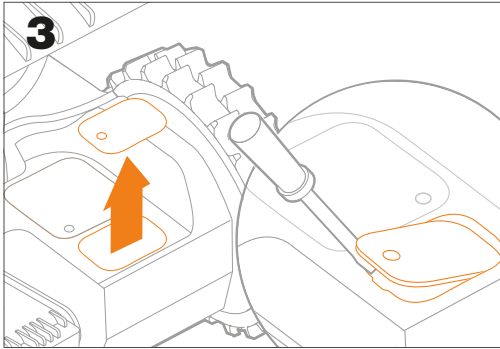

7

8

WORX High Pitched Alarm installation

1 Landroid M 500 (WR141E) Landroid M 700(WR142E)
Landroid M 1000(WR143E)

WORX High Pitched Alarm installation

1

Landroid L 1000(WR147E)

2