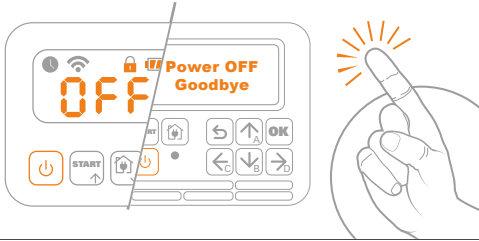

7

8

WORX High Pitched Alarm installation

1 Landroid M 500 (WR141E) Landroid M 700(WR142E)
Landroid M 1000(WR143E)

WORX High Pitched Alarm installation

1

Landroid L 1000(WR147E)

2