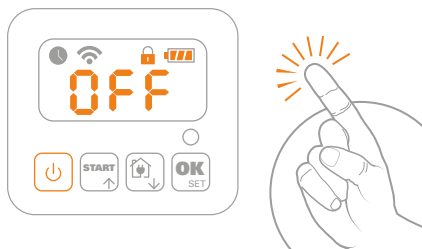

WORX High Pitched Alarm installation

1

Landroid S 300 (WR130E)

2

3

4

5

6