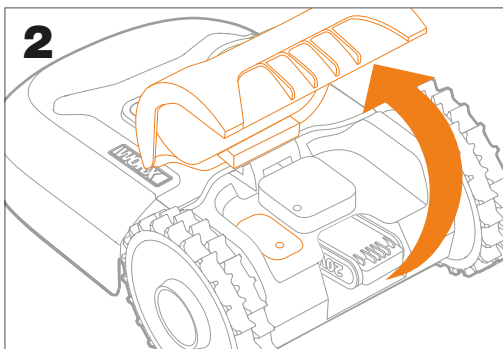

WORX High Pitched Alarm installation

1

Landroid S 300 (WR130E)

2

3

4

5

6