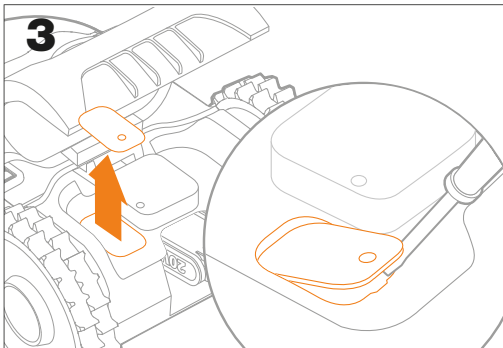

WORX High Pitched Alarm installation

1

Landroid S 300 (WR130E)

2

3

4

5

6