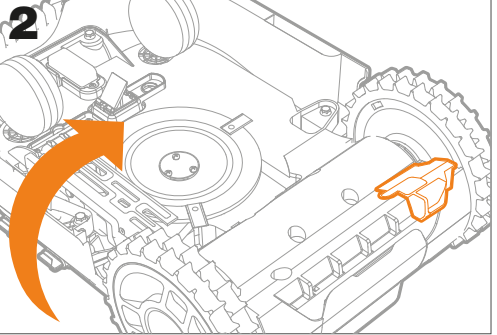

3

4

5

6

WORX High Pitched Alarm installation

1 Landroid L 1500(WR153E)
Landroid L 2000(WR155E)

Build your perfect landroid

ACS
Anti Collision System