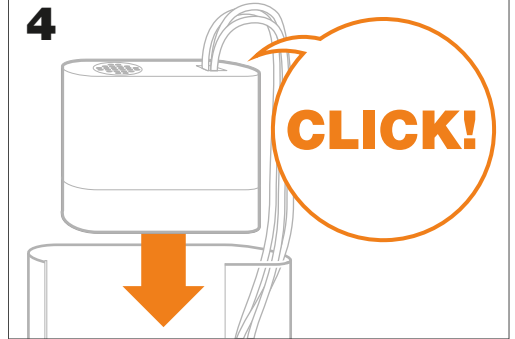

3

4

5

6

WORX High Pitched Alarm installation

1 Landroid L 1500(WR153E)
Landroid L 2000(WR155E)

Build your perfect landroid

ACS
Anti Collision System