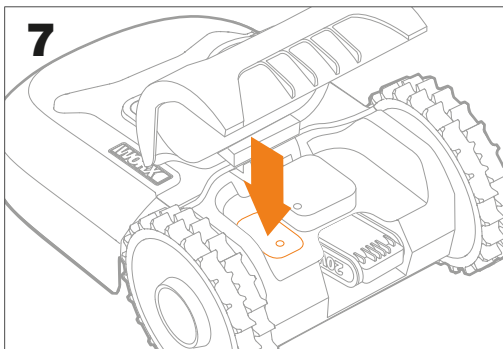

WORX High Pitched Alarm installation

1

Landroid S 300 (WR130E)

2

3

4

5

6

7

8