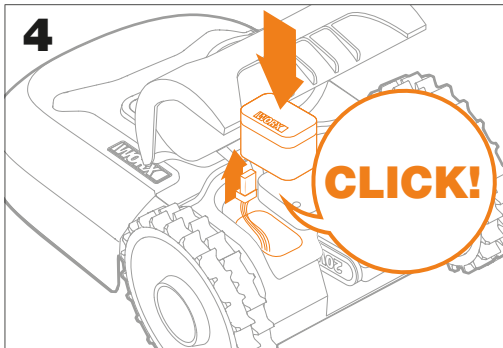

WORX High Pitched Alarm installation

1

Landroid S 300 (WR130E)

2

3

4

5

6