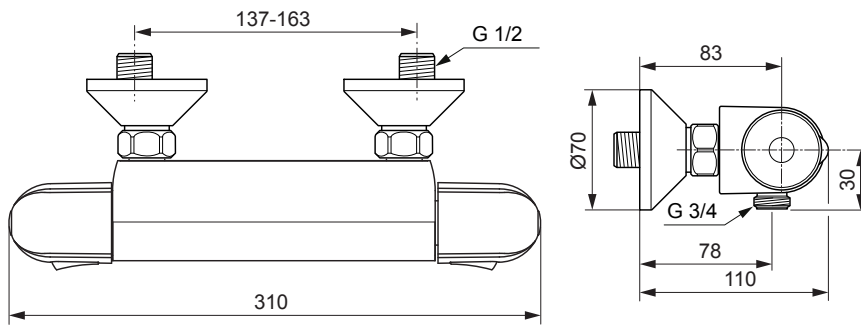

Produced since: **June 2013**

Shower Thermostat
chrome

A6113AA

Pos.	Description	Part-Number	Qty.	Pos.	Description	Part-Number	Qty.
1	Cap for handle	A 962 361 LJ	1 pcs	11	Coupling nut G3/4 - SW30		
2	Screw Ejot PT KB50x10			12	Non-return valve DW15	A 962 594 NU	2 pcs
3	Handle for Temp.*+pos1+2	A 960 834 AA	1 pcs	13	O - ring Ø 17 x 2	A 961 810 NU	2 pcs
4	Screw M4 L=23,5	A 962 998 NU	2 pcs	14	Seat M20 x 1 left thread		
5	Handle for Vol. +pos1+4	A 960 833 AA	1 pcs	15	Strainer (screen)	A 962 595 NU	2 pcs
6	Temp. adjustment compl.	A 963 427 NU	1 Set	16	Escutcheon	A 960 914 AA	1 pcs
7	Thermostatic Cartridge	A 962 229 NU	1 pcs	17	S-Connector complete	A 960 975 AA	2 pcs
8	Handle insert + stopring	A 963 432 NU	1 Set	18	S-Connector		
9	Headwork (Cartridge)	A 963 400 NU	1 pcs	19	Nipple M20x1 - G1/2 outside * with Logo IS		
10	Body for Shower						