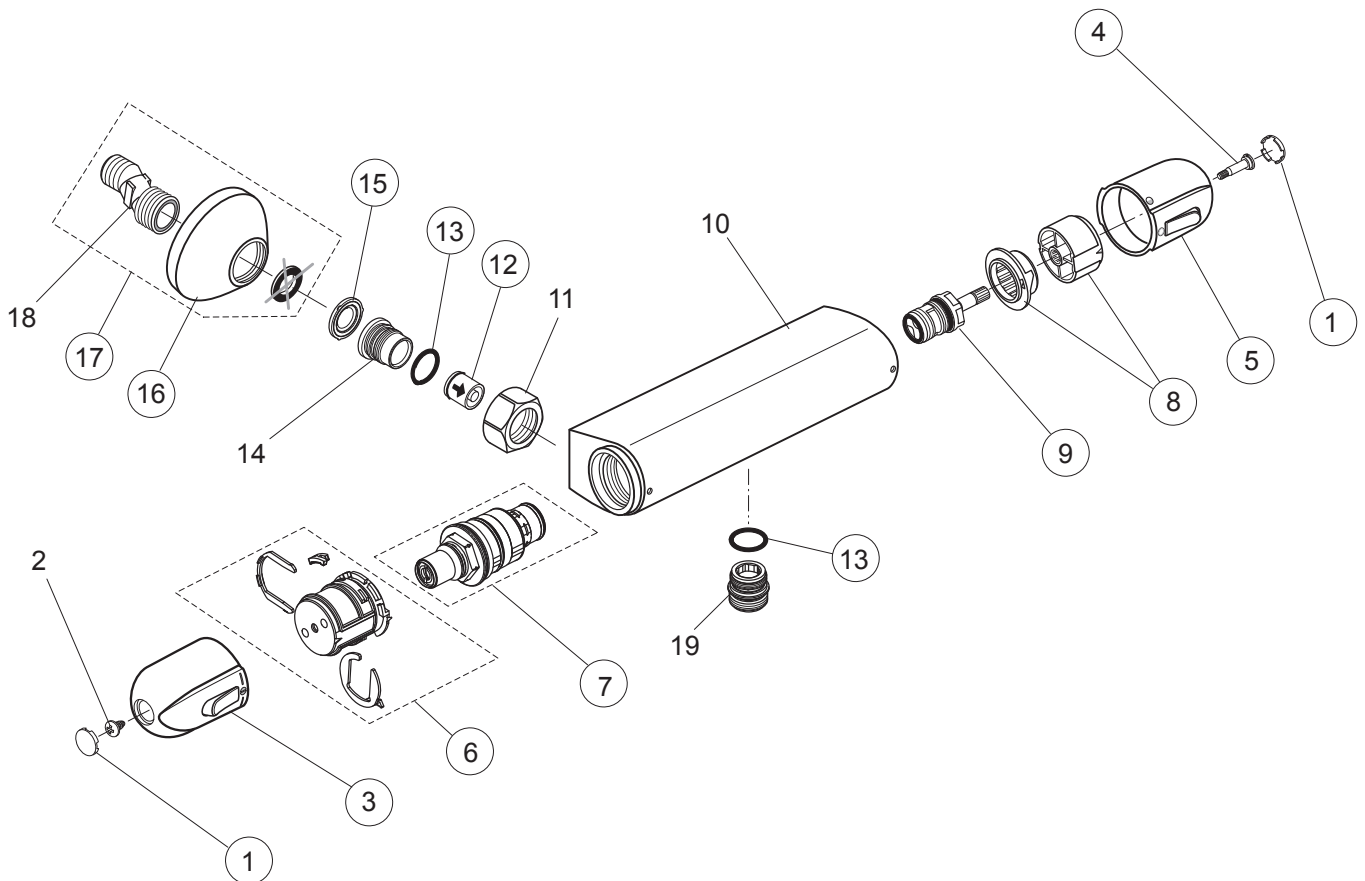

Produced since: **June 2013**

Shower Thermostat
chrome

A6113AA

Pos.	Description	Part-Number	Qty.	Pos.	Description	Part-Number	Qty.
1	Cap for handle	A 962 361 LJ	1 pcs	11	Coupling nut G3/4 - SW30		
2	Screw Ejot PT KB50x10			12	Non-return valve DW15	A 962 594 NU	2 pcs
3	Handle for Temp.*+pos1+2	A 960 834 AA	1 pcs	13	O - ring Ø 17 x 2	A 961 810 NU	2 pcs
4	Screw M4 L=23,5	A 962 998 NU	2 pcs	14	Seat M20 x 1 left thread		
5	Handle for Vol. +pos1+4	A 960 833 AA	1 pcs	15	Strainer (screen)	A 962 595 NU	2 pcs
6	Temp. adjustment compl.	A 963 427 NU	1 Set	16	Escutcheon	A 960 914 AA	1 pcs
7	Thermostatic Cartridge	A 962 229 NU	1 pcs	17	S-Connector complete	A 960 975 AA	2 pcs
8	Handle insert + stopring	A 963 432 NU	1 Set	18	S-Connector		
9	Headwork (Cartridge)	A 963 400 NU	1 pcs	19	Nipple M20x1 - G1/2 outside * with Logo IS		
10	Body for Shower						