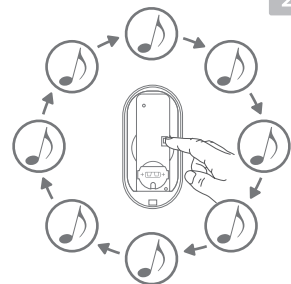

DBY-23522 | PLUG-IN WIRELESS DOORBELL SET

NEEDED TO START (EXCL.)

Optional

BOX CONTENT | INHALT | CONTENUS | INHOUD DOOS | CONTENUTO | CONTENIDO DE LA CAJA

1x

1x

1x

1x

2x

FIRST SET-UP | ERSTEINRICHTUNG | PREMIÈRE CONFIGURATION | EERSTE INSTALLATIE | PRIMO SET-UP | PRIMERA CONFIGURACIÓN

1

2

3

4

INSTALLATION | INSTALLATION | INSTALLATION | INSTALLATIE | INSTALLAZIONE | INSTALACIÓN

1

or

2

PAIRING MULTIPLE CHIMES | KOPPELN MEHRERER KLINGELN | JUMELAGE DE PLUSIEURS CARILLONS | MEEDERE DEURBELLEN KOPPELEN | ACCOPPIAMENTO MULTIPLIO | EMPAREJANDO MÚLTIPLES TIMBRES

1x

DBY
COMBINE

1x

DBY
COMBINE

6x

∞
unlimited

1

2

FEATURES | EIGENSCHAFTEN | CARACTÉRISTIQUES | KENMERKEN | CARATTERISTICHE | CARACTERÍSTICAS

8

1

2