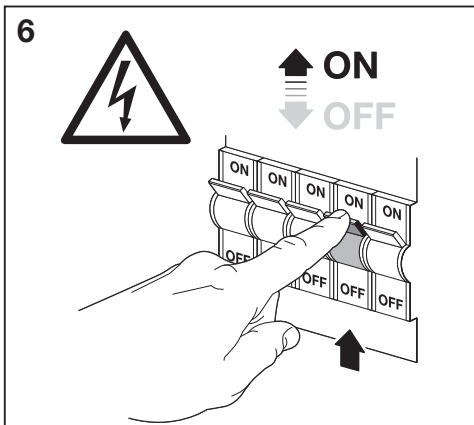

↑ ON
↓ OFF

2

500mm (10W-50W)

N
PE
L

3

Max.: 2.5N.m

4

max. 5m
(10-50W)