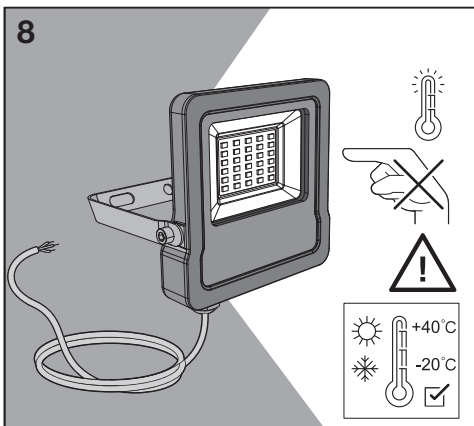

↑ ON
↓ OFF

2

500mm (10W-50W)

N
PE
L

3

Max.: 2.5N.m

4

max. 5m
(10-50W)