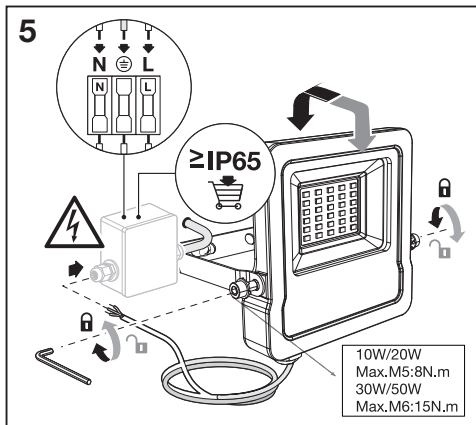

↑ ON
↓ OFF

2

500mm (10W-50W)

N
PE
L

3

Max.: 2.5N.m

4

max. 5m
(10-50W)