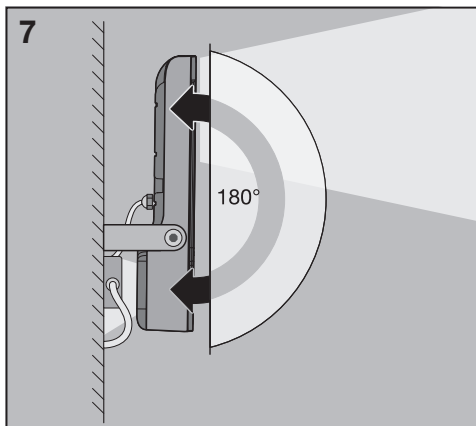

↑ ON
↓ OFF

2

500mm (10W-50W)

N
PE
L

3

Max.: 2.5N.m

4

max. 5m
(10-50W)