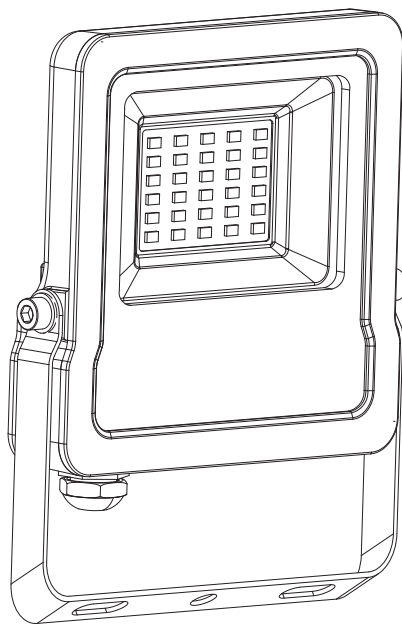

SMART⁺ WIFI FLOOD

	EAN	W	lm	K		 (°C)	V~	mA	Hz		PF
SMART OUTD WIFI FLOOD 10W RGBW DG	4058075474604	10	630	3000	0.012769	-20...+40	220-240	45	50/60	100	>0.9
SMART OUTD WIFI FLOOD 20W RGBW DG	4058075474628	20	1260	3000	0.012769	-20...+40	220-240	90	50/60	100	>0.9
SMART OUTD WIFI FLOOD 30W RGBW DG	4058075474642	30	2190	3000	0.024948	-20...+40	220-240	140	50/60	100	>0.9
SMART OUTD WIFI FLOOD 50W DIM DG	4058075474666	50	4250	3000	0.035532	-20...+40	220-240	220	50/60	100	>0.9

380 g
4058075474604

380 g
4058075474628

650 g
4058075474642

1000 g
4058075474666

2x  1x 
2x  not included

	W	H	L
10W	125	28	152
20W	125	28	152
30W	168	30	209
50W	200	36	237

1

ON ON ON ON
OFF OFF OFF OFF

↑ ON
↓ OFF

2

500mm (10W-50W)

N
PE
L

3

Max.: 2.5N.m

4

max. 5m
(10-50W)