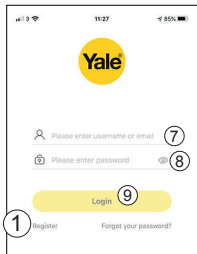

Router

Personal registration in the App

App Log-in page:

Initial setup:

- 1) Click Register

This will be your opening page, after you have registered in steps 2) to 6).

Email Register page:

Initial setup: