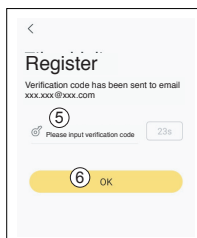

Router

Personal registration in the App

App Log-in page:

Initial setup:

- 1) Click Register

This will be your opening page, after you have registered in steps 2) to 6).

Email Register page:

Initial setup:

- 2) Enter email
 - 3) Enter password
 - 4) Click **Verification code** (Verification code will be sent to you by email)
 - 5) Insert received Verification code
 - 6) Click **OK**
- This will take you back to.