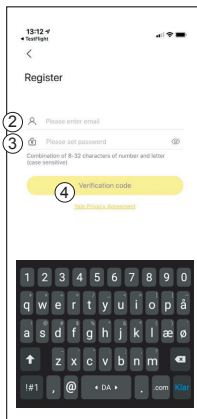

Router

Personal registration in the App

App Log-in page:

Initial setup:

- 1) Click Register

This will be your opening page, after you have registered in steps 2) to 6).

Email Register page:

Initial setup:

- 2) Enter email
 - 3) Enter password
 - 4) Click **Verification code** (Verification code will be sent to you by email)
 - 5) Insert received Verification code
 - 6) Click **OK**
- This will take you back to.