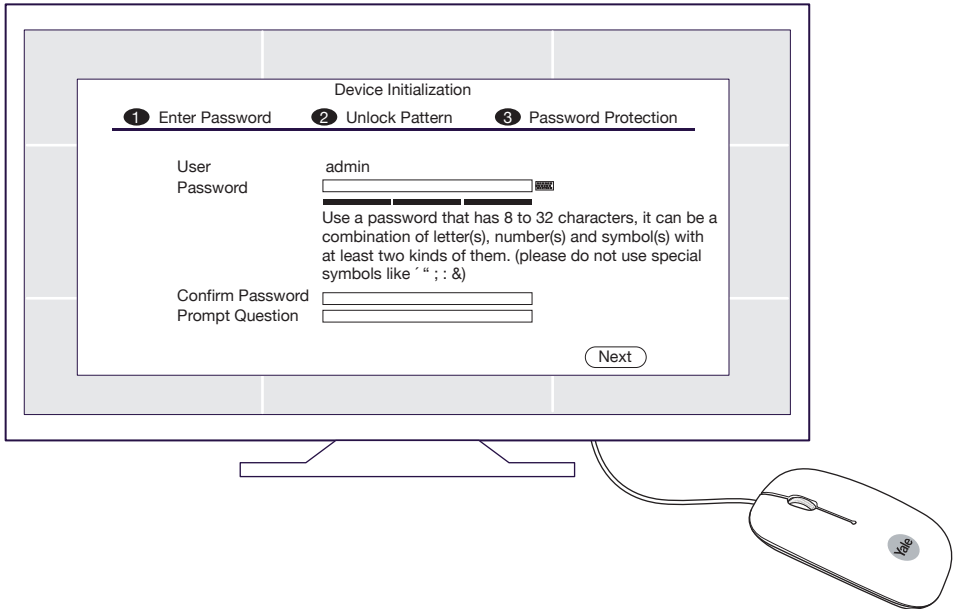

(GB) Create an account - (DE) Benutzerkonto anlegen - (FR) Créer un compte
(ES) Crear una cuenta - (IT) Creare un profilo

(GB) Follow on-screen instructions
(DE) Der Schritt für Schritt Anleitung auf dem Bildschirm folgen
(FR) Suivre pas à pas les instructions d'installation à l'écran
(ES) Seguir paso a paso el proceso de configuración que aparece en pantalla
(IT) Seguire l'impostazione sullo schermo passo dopo passo