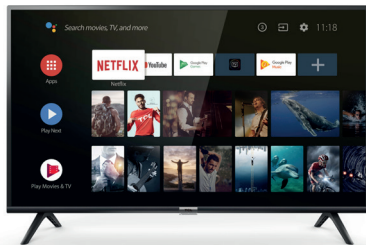

Sound power: 2x8 W

Tuner : DVB-T2/C/S2

Digital connectors : 2 x 1.4
USB Multimedia Port (HD & SD Video, photo, music) : 1 x 2.0

DVB-T2/C/S2

2 HDMI

QuadCore

DISPLAY

Screen size (inches/cm)	40 / 101.6
Visible screen size : diagonal(inches/cm)	39.5 / 100
Panel resolution	FHDS
Wide color Technology	-
Brightness (cd/m ²)	270
HDR (High Dynamic Range)	Yes
HDR brightness	-
Picture Performance Index*	400
Resolution	1920x1080
Curved / Curvature	-
10 bit panel	-
Dynamic contrast	Mega
Picture processing	Pure Image Ultra
Dimming	Yes
Ultra AR coating	-
UHD upscaling	Yes
Color management	Color Extender
Digital Noise Reduction	Yes
Film Mode	Yes

* Picture performance Index

AUDIO

Sound power	2x8 W
Music sound power	2x16 W
Dolby	Dolby Digital Plus
Sound Processing	Dolby Audio processing
Equaliser	Yes
Speaker type	Down Firing
Audio quality by	-
Speakers	Full range
Digital Pure Sound	-
Woofer	-
Auto volume control	Yes