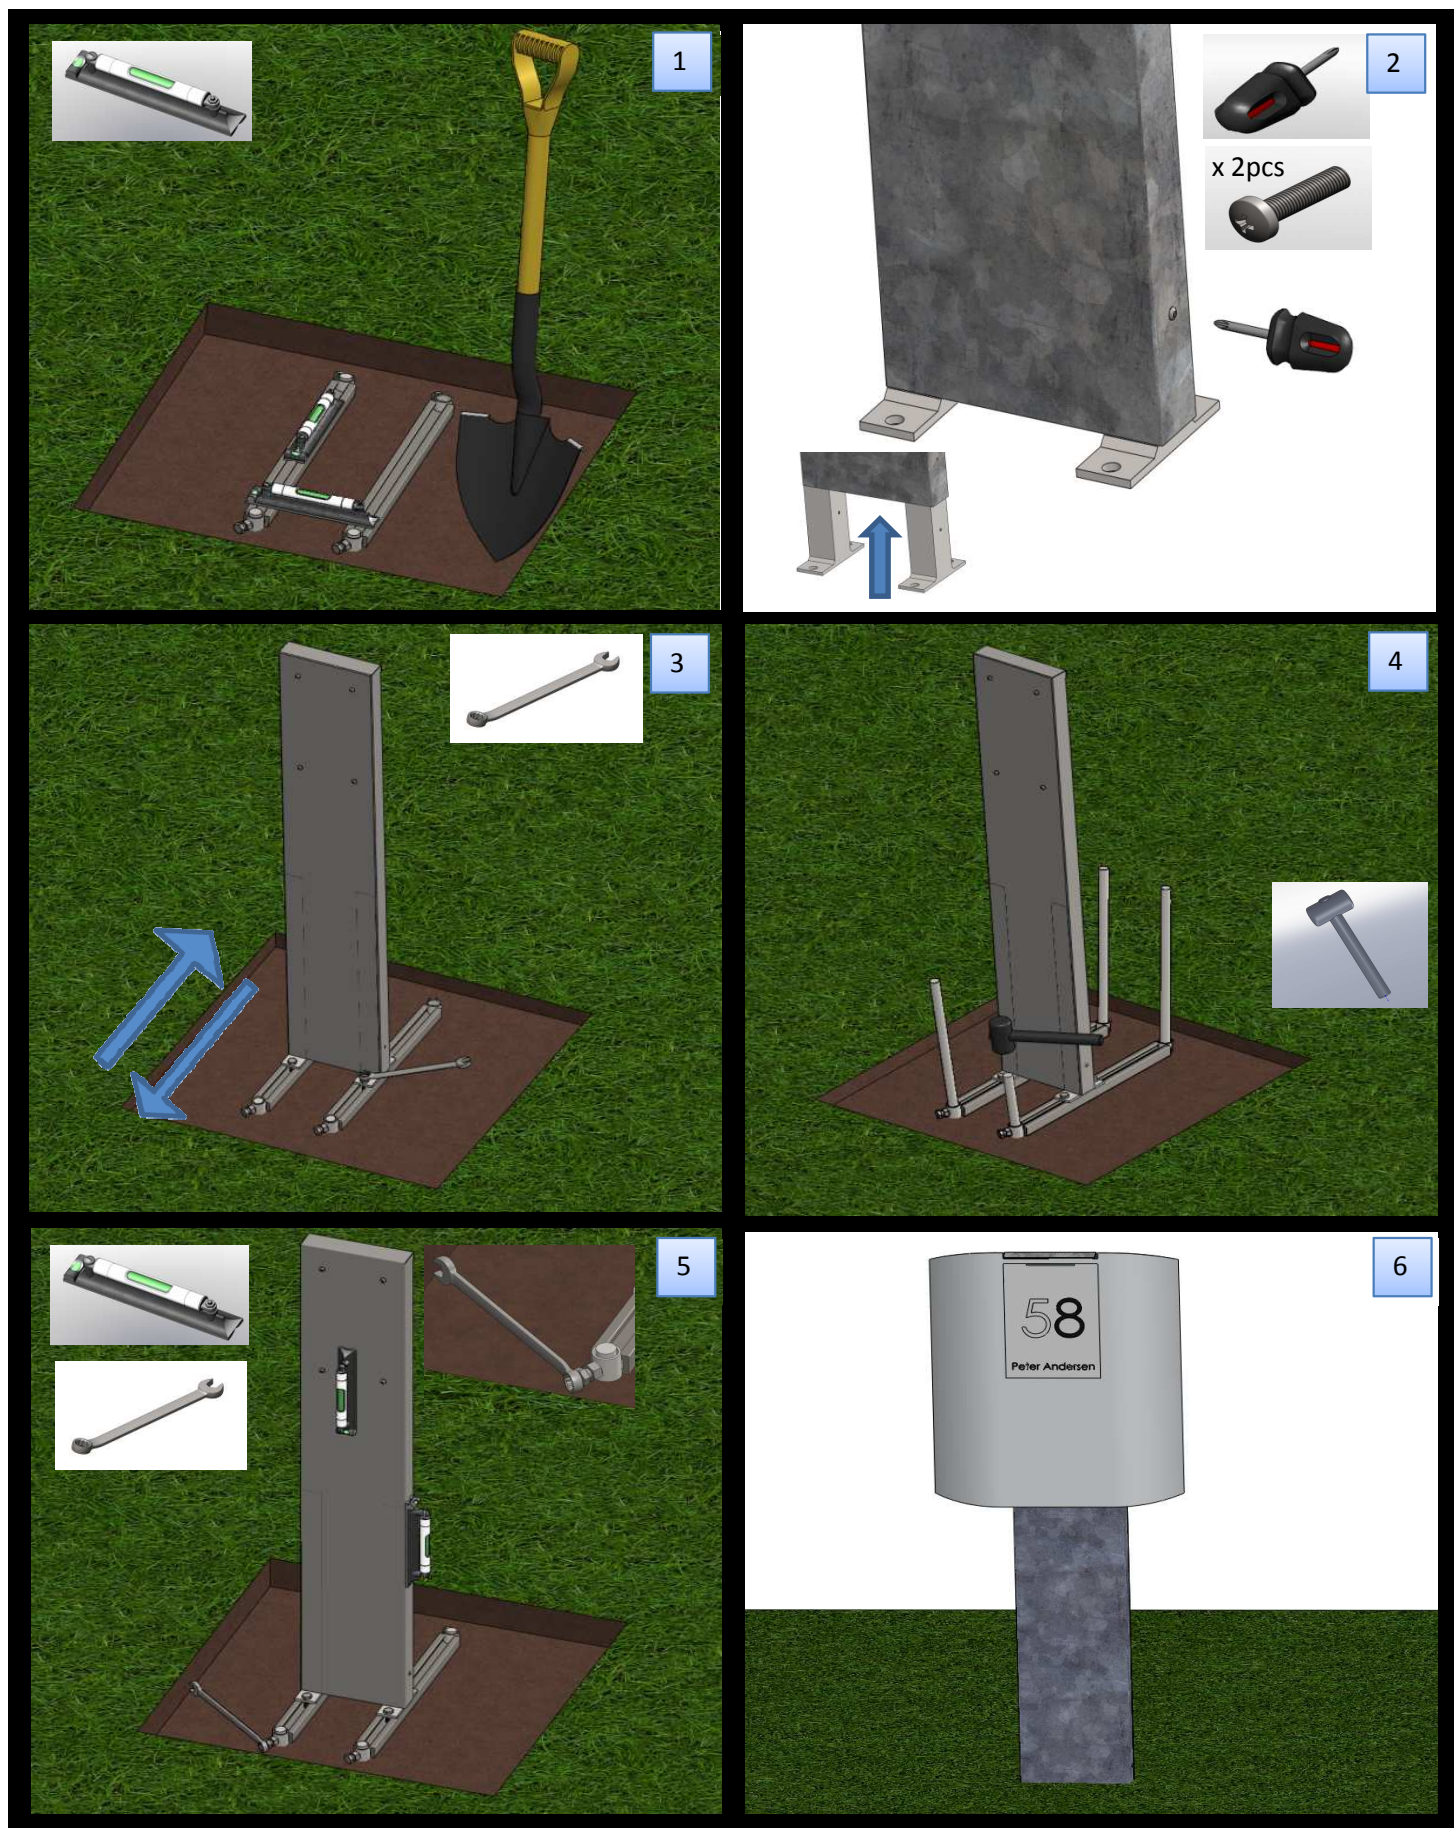

MOUNTING INSTRUCTION FOR MOUNTING MEFA 72 WITH MEFA EASY MOUNTING

ME-FA A/S
Skagensgade 1
DK - 2630 Taastrup

Phone +45 46193500

www.me-fa.com

ME|FA